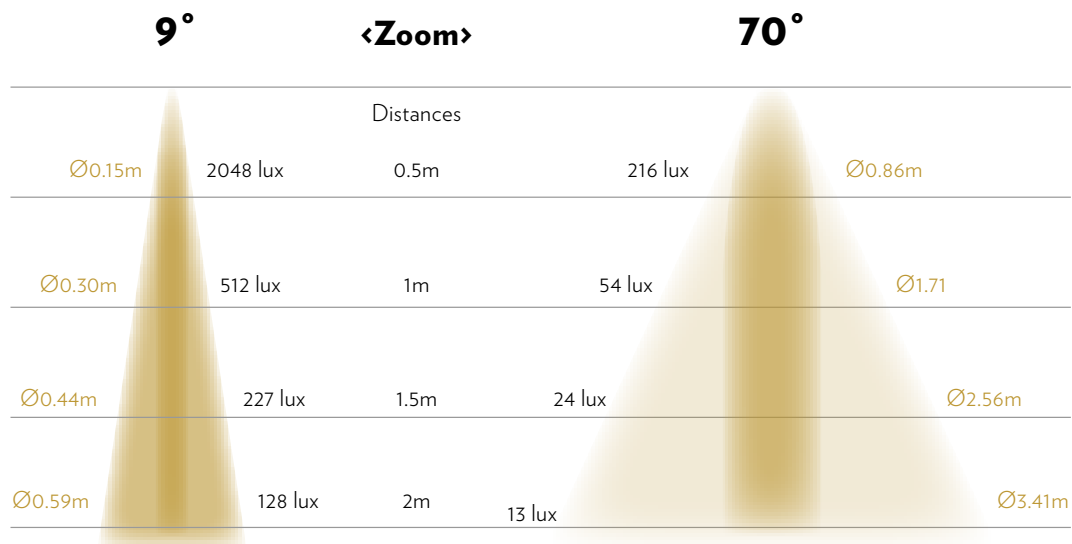

TECHNICAL DATA

Voltage	12 VDC	Color Finishing	Black, White and Silver
Led Wattage	1W	Working Temperature	recommended 10°C to 25°C
Wattage Once Used	1.2W	Storage Temperature	recommended 22°C
Input Current	100mA	Certificates / Standard	UL, CE
Beam Angles	Zoomable 9 to 70°	Warranty	5 years
Pan / Tilt	355° / 90°	Drivers Compatible	
Luminous Flux & Lumens	98lm @RA97 / 56 lm	Lifespan	IP30
Color Temperatures Available	3000K / 4000K / 5000K	Lens	CV
Adapter	Luxam Micro Track	LED	50000 hours
Dimmable Options	External dimming with PWM 12V track driver	Class	Glass
CRI	97 typ	Rating	SMD CERAMIC
Weight	37g	Dimensions	75*40*44 (mm)
Main Material	Aluminum	Indoor Use	only

PHOTOMETRICS