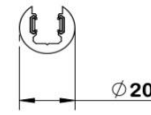

O-TRACK

Vertical Track L-MTOTK

LIVE END CONNECTOR
L-MTOEC-01

STRAIGHT JUNCTION
CONNECTOR
L-MTOSJ-01

90° CORNER JUNCTION
L-MTOCJ-01

END CAP
L-MTOCP-01

FLANGE
L-MTFL-01-B

O TRACK USING FLANGE

L-MTOTK

FEATURES

- Fully compatible with all Micro Track Fixtures
- Available in Black, White & Silver
- Tracks are available in 1M, 2M, 3M, and custom cut
- The Micro Track O-Track system combines all the features required for setting up in a museum or gallery swiftly and neatly. It's easy to install, and its powerful fixtures have a light beam with adjustable angles and brightness levels.