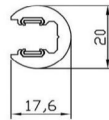

O-TRACK

Vertical Track L-MTOTK

LIVE END CONNECTOR
L-MTOEC-01

STRAIGHT JUNCTION
CONNECTOR
L-MTOSJ-01

90° CORNER JUNCTION
L-MTOCJ-01

END CAP
L-MTOCP-01

FLANGE
L-MTFL-01-B

O TRACK USING FLANGE

L-MTOTK

FEATURES

- Fully compatible with all Micro Track Fixtures
- Available in Black, White & Silver
- Tracks are available in 1M, 2M, 3M, and custom cut
- The Micro Track O-Track system combines all the features required for setting up in a museum or gallery swiftly and neatly. It's easy to install, and its powerful fixtures have a light beam with adjustable angles and brightness levels.