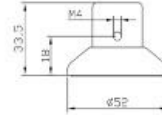

O-TRACK

Vertical Track L-MTOTK

LIVE END CONNECTOR
L-MTOEC-01

STRAIGHT JUNCTION
CONNECTOR
L-MTOSJ-01

90° CORNER JUNCTION
L-MTOCJ-01

END CAP
L-MTOCP-01

FLANGE
L-MTFL-01-B

O TRACK USING FLANGE

L-MTOTK

FEATURES

- Fully compatible with all Micro Track Fixtures
- Available in Black, White & Silver
- Tracks are available in 1M, 2M, 3M, and custom cut
- The Micro Track O-Track system combines all the features required for setting up in a museum or gallery swiftly and neatly. It's easy to install, and its powerful fixtures have a light beam with adjustable angles and brightness levels.