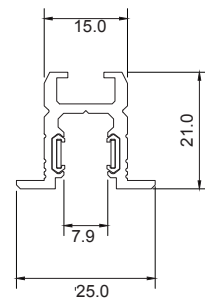

## FEATURES

- Fully compatible with all Micro Spotlights (not Lightbars L-MTBA).
- Available in Black, White & Silver.
- Tracks are available in 1m, 2m or Custom Cut.
- Field cuttable with a saw.

## AVAILABLE ACCESSORIES

**LIVE END  
CONNECTOR**  
L-MTOEC-01

**90 CORNER  
JUNCTION**  
L-MTRCJ-01

**STRAIGHT  
JUNCTION  
CONNECTOR**  
L-MTRSJ-01

**END CAP**  
L-MTRCP-01