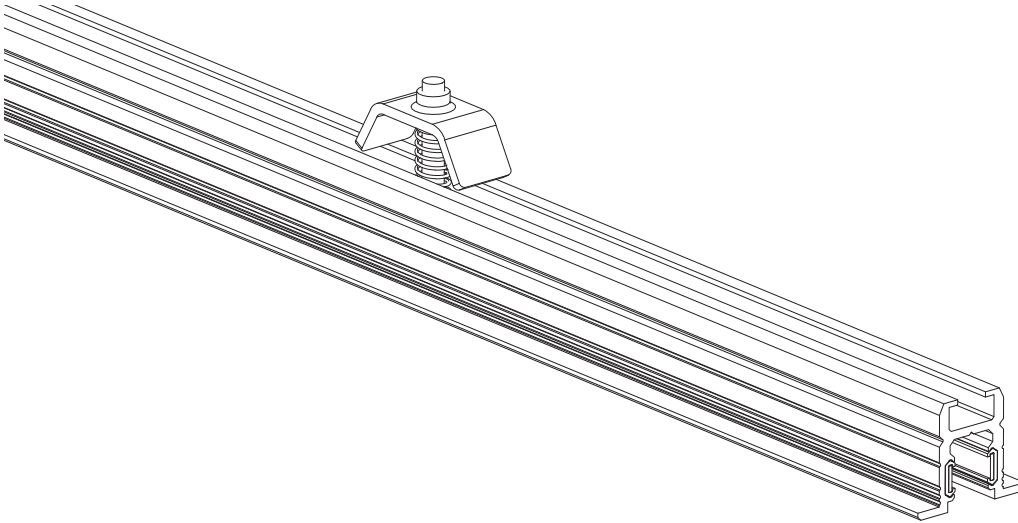

## FEATURES

- Fully compatible with all Micro Spotlights (not Lightbars L-MTBA).
- Available in Black, White & Silver.
- Tracks are available in 1m, 2m or Custom Cut.
- Field cuttable with a saw.

## AVAILABLE ACCESSORIES

**LIVE END  
CONNECTOR**  
L-MTOEC-01

**90 CORNER  
JUNCTION**  
L-MTRCJ-01

**STRAIGHT  
JUNCTION  
CONNECTOR**  
L-MTRSJ-01

**END CAP**  
L-MTRCP-01