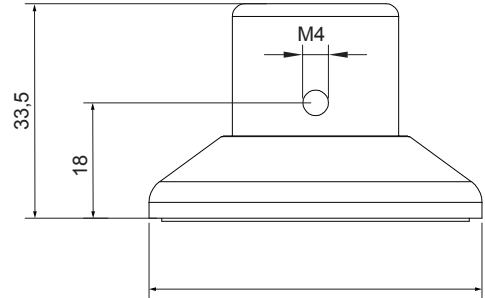

L-MTOTK

PRODUCT CUTSHEET

SCAN
FOR WEBSITE

FEATURES

- Fully compatible with all MicroTrack Fixtures
- Available in Black, White & Silver
- Tracks are available in 1m, 2m, 3m, and custom cut
- Field cuttable with a saw.

AVAILABLE ACCESSORIES

LIVE END CONNECTOR
L-MTOEC-01

STRAIGHT JUNCTION CONNECTOR
L-MTOSJ-01

90° CORNER JUNCTION
L-MTOCJ-01

END CAP
L-MTOCP-01

FLANGE
L-MTFL-01-B

O TRACK USING FLANGE