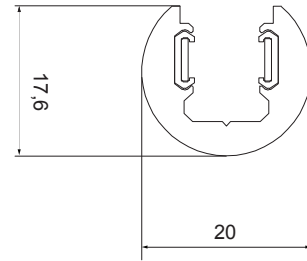

L-MTOTK

PRODUCT CUTSHEET

SCAN
FOR WEBSITE

FEATURES

- Fully compatible with all MicroTrack Fixtures
- Available in Black, White & Silver
- Tracks are available in 1m, 2m, 3m, and custom cut
- Field cuttable with a saw.

AVAILABLE ACCESSORIES

LIVE END CONNECTOR
L-MTOEC-01

STRAIGHT JUNCTION CONNECTOR
L-MTOSJ-01

90° CORNER JUNCTION
L-MTOCJ-01

END CAP
L-MTOCP-01

FLANGE
L-MTFL-01-B

O TRACK USING FLANGE