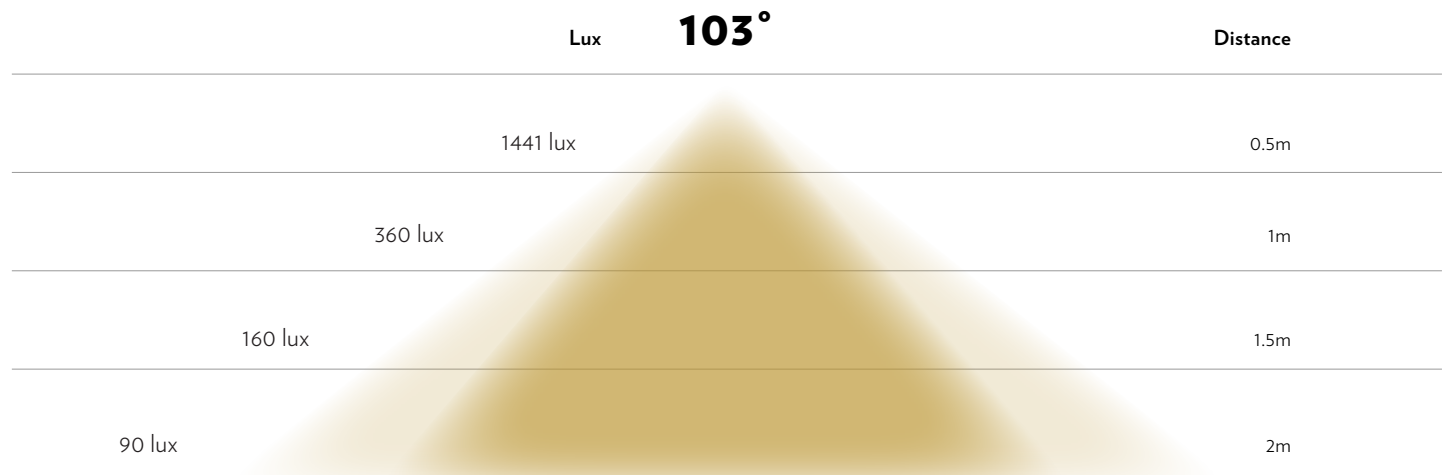

TECHNICAL DATA

Voltage	12 VDC	Color Finishing	Black, White and Silver
Led Wattage	not to mentioned	Storage Temperature	recommended 22°C
Wattage Once Used	12W/meter	Certificates / Standard	UL, CE
Input Current	1000mA/meter	Warranty	5 years
Beam Angles	103°	Drivers Compatible	Constant Voltage
Pan / Tilt	0 / 360°	Lifespan	50 000 hours
Luminous Efficiency of the LED	120lm/W @Ra97	Lens	Glass
Color Temperatures	3000K, 4000K, 5000K	LED	SMD CERAMIC
Adapter	Surface mount	Class	III, Indoor use only
Dimmable Options	Dimmable with PWM driver	Rating	IP30
CRI	97 min	Dimensions	Not to mention
Weight	431g	Lenght of Tail	145cm
Main Material	Aluminum		

PHOTOMETRICS

LMBA TALEA – 1000mm