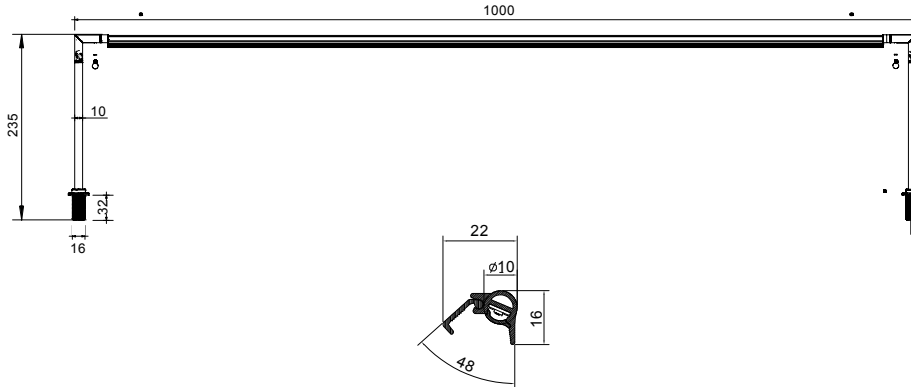

## FEATURES

- 30-120° beamspread using adjustable bardoors
- Available in 1m, 1.5m, and 2m
- Adjustable height 5cm-2 meters
- 12V input with 15, 23 and 30W output
- To lock the rotation axes and focus point 1.5mm and 0.9mm HEX drivers are required.

**TECHNICAL DATA**

<b>Voltage</b>	12 VDC	<b>Color Finishing</b>	Black, White and Silver
<b>Led Wattage</b>	not to mentioned	<b>Storage Temperature</b>	recommended 22°C
<b>Wattage Once Used</b>	12W/meter	<b>Certificates / Standard</b>	UL, CE
<b>Input Current</b>	1000mA/meter	<b>Warranty</b>	5 years
<b>Beam Angles</b>	103°	<b>Drivers Compatible</b>	Constant Voltage
<b>Pan / Tilt</b>	0 / 360°	<b>Lifespan</b>	50 000 hours
<b>Luminous Efficiency of the LED</b>	120lm/W @Ra97	<b>Lens</b>	Glass
<b>Color Temperatures</b>	3000K, 4000K, 5000K	<b>LED</b>	SMD CERAMIC
<b>Adapter</b>	Surface mount	<b>Class</b>	III, Indoor use only
<b>Dimmable Options</b>	Dimmable with PWM driver	<b>Rating</b>	IP30
<b>CRI</b>	97 min	<b>Dimensions</b>	Not to mention
<b>Weight</b>	431g	<b>Lenght of Tail</b>	145cm
<b>Main Material</b>	Aluminum		

**VARIATIONS**

**L-MBA-01-R-B-100**

TALEA LEDBAR 10mm, 100cm, 12V / 15W, Black, Round Corners

**L-MBA-01-R-B-150**

TALEA LEDBAR 10mm, 150cm, 12V / 23W, Black, Round Corners

**L-MBA-01-R-B-200**

TALEA LEDBAR 10mm, 200cm, 12V / 30W, Black, Round Corners

**L-MBA-01-SQ-B-100**

TALEA LEDBAR 10mm, 100cm, 12V / 15W, Black, Square Corners

**L-MBA-01-SQ-B-150**

TALEA LEDBAR 10mm, 150cm, 12V / 23W, Black, Square Corners

**L-MBA-01-SQ-B-200**

TALEA LEDBAR 10mm, 200cm, 12V / 30W, Black, Square Corners