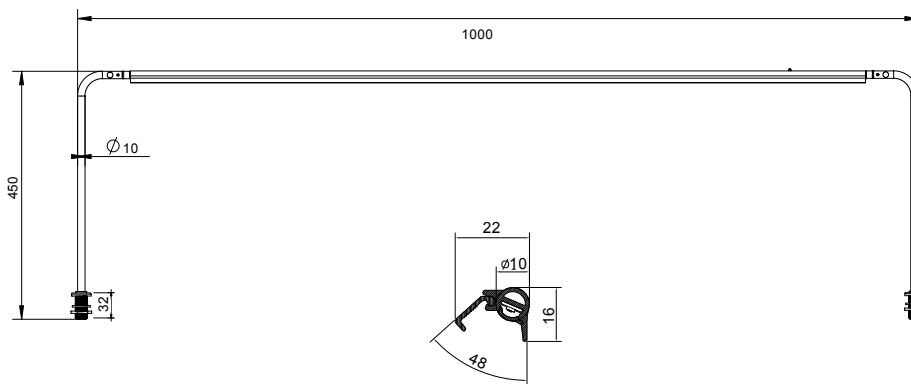

## FEATURES

- 30-120° beamspread using adjustable bardoors
- Available in 1m, 1.5m, and 2m
- Adjustable height 5cm-2 meters
- 12V input with 15, 23 and 30W output
- To lock the rotation axes and focus point 1.5mm and 0.9mm HEX drivers are required.

**TECHNICAL DATA**

<b>Voltage</b>	12 VDC	<b>Color Finishing</b>	Black, White and Silver
<b>Led Wattage</b>	not to mentioned	<b>Storage Temperature</b>	recommended 22°C
<b>Wattage Once Used</b>	12W/meter	<b>Certificates / Standard</b>	UL, CE
<b>Input Current</b>	1000mA/meter	<b>Warranty</b>	5 years
<b>Beam Angles</b>	103°	<b>Drivers Compatible</b>	Constant Voltage
<b>Pan / Tilt</b>	0 / 360°	<b>Lifespan</b>	50 000 hours
<b>Luminous Efficiency of the LED</b>	120lm/W @Ra97	<b>Lens</b>	Glass
<b>Color Temperatures</b>	3000K, 4000K, 5000K	<b>LED</b>	SMD CERAMIC
<b>Adapter</b>	Surface mount	<b>Class</b>	III, Indoor use only
<b>Dimmable Options</b>	Dimmable with PWM driver	<b>Rating</b>	IP30
<b>CRI</b>	97 min	<b>Dimensions</b>	Not to mention
<b>Weight</b>	431g	<b>Lenght of Tail</b>	145cm
<b>Main Material</b>	Aluminum		

**VARIATIONS**

**L-MBA-01-R-B-100**

TALEA LEDBAR 10mm, 100cm, 12V / 15W, Black, Round Corners

**L-MBA-01-R-B-150**

TALEA LEDBAR 10mm, 150cm, 12V / 23W, Black, Round Corners

**L-MBA-01-R-B-200**

TALEA LEDBAR 10mm, 200cm, 12V / 30W, Black, Round Corners

**L-MBA-01-SQ-B-100**

TALEA LEDBAR 10mm, 100cm, 12V / 15W, Black, Square Corners

**L-MBA-01-SQ-B-150**

TALEA LEDBAR 10mm, 150cm, 12V / 23W, Black, Square Corners

**L-MBA-01-SQ-B-200**

TALEA LEDBAR 10mm, 200cm, 12V / 30W, Black, Square Corners