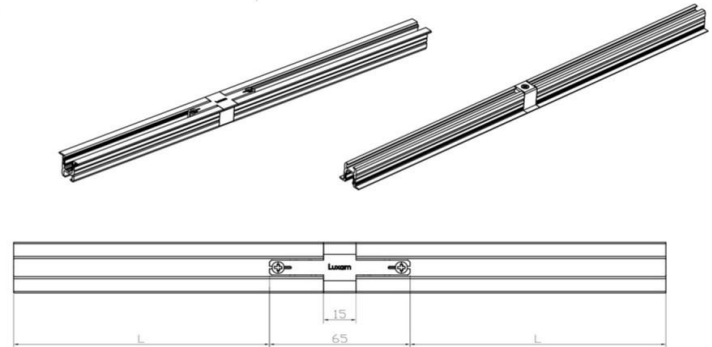

R-TRACK

Recessed Track L-MTRTK

LIVE END CONNECTOR
L-MTREC-01

STRAIGHT JUNCTION CONNECTOR
L-MTRSJ-01

90° CORNER JUNCTION
L-MTRCJ-01

END CAP
L-MTRCP-01

FEATURES

- Fully compatible with all Micro Spotlights (not Lightbars L-MTBA)
- Available in Black, White & Silver
- Tracks are available in 1M, 2M or Custom Cut
- Field cuttable