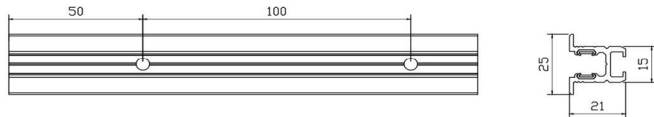

R-TRACK

Recessed Track L-MTRTK

LIVE END CONNECTOR
L-MTREC-01

STRAIGHT JUNCTION CONNECTOR
L-MTRSJ-01

90° CORNER JUNCTION
L-MTRCJ-01

END CAP
L-MTRCP-01

FEATURES

- Fully compatible with all Micro Spotlights (not Lightbars L-MTBA)
- Available in Black, White & Silver
- Tracks are available in 1M, 2M or Custom Cut
- Field cuttable