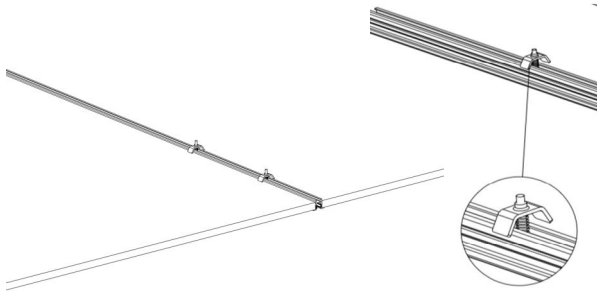

R-TRACK

Recessed Track L-MTRTK

LIVE END CONNECTOR
L-MTREC-01

STRAIGHT JUNCTION CONNECTOR
L-MTRSJ-01

90° CORNER JUNCTION
L-MTRCJ-01

END CAP
L-MTRCP-01

FEATURES

- Fully compatible with all Micro Spotlights (not Lightbars L-MTBA)
- Available in Black, White & Silver
- Tracks are available in 1M, 2M or Custom Cut
- Field cuttable