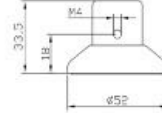

**O-TRACK**

Vertical Track L-MTOTK

LIVE END CONNECTOR  
L-MTOEC-01

STRAIGHT JUNCTION  
CONNECTOR  
L-MTOSJ-01

90° CORNER JUNCTION  
L-MTOCJ-01

END CAP  
L-MTOCP-01

FLANGE  
L-MTFL-01-B

O TRACK USING FLANGE

L-MTOTK

**FEATURES**

- Fully compatible with all Micro Track Fixtures
- Available in Black, White & Silver
- Tracks are available in 1M, 2M, 3M , and custom cut
- Field cuttable