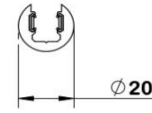

**O-TRACK**

Vertical Track L-MTOTK

LIVE END CONNECTOR  
L-MTOEC-01

STRAIGHT JUNCTION  
CONNECTOR  
L-MTOSJ-01

90° CORNER JUNCTION  
L-MTOCJ-01

END CAP  
L-MTOCP-01

FLANGE  
L-MTFL-01-B

O TRACK USING FLANGE

L-MTOTK

**FEATURES**

- Fully compatible with all Micro Track Fixtures
- Available in Black, White & Silver
- Tracks are available in 1M, 2M, 3M , and custom cut
- Field cuttable