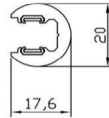

**O-TRACK**

Vertical Track L-MTOTK

LIVE END CONNECTOR  
L-MTOEC-01

STRAIGHT JUNCTION  
CONNECTOR  
L-MTOSJ-01

90° CORNER JUNCTION  
L-MTOCJ-01

END CAP  
L-MTOCP-01

FLANGE  
L-MTFL-01-B

O TRACK USING FLANGE

L-MTOTK

**FEATURES**

- Fully compatible with all Micro Track Fixtures
- Available in Black, White & Silver
- Tracks are available in 1M, 2M, 3M , and custom cut
- Field cuttable