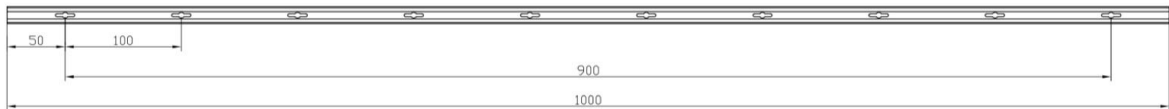

H-TRACK

Standard Track L-MTHTK

LIVE END CONNECTOR
L-MTEC-01

90° CORNER JUNCTION
L-MTCJ-01

STRAIGHT JUNCTION CONNECTOR
L-MTSJ-01

END CAP
L-MTCP

90° INSIDE FLAT CONNECTOR
L-MTFCJ

FEATURES

- Fully compatible with all MicroTrack Fixtures
- Available in Black, White & Silver
- Tracks are available in 1M, 2M or Custom Cut
- Field cuttable