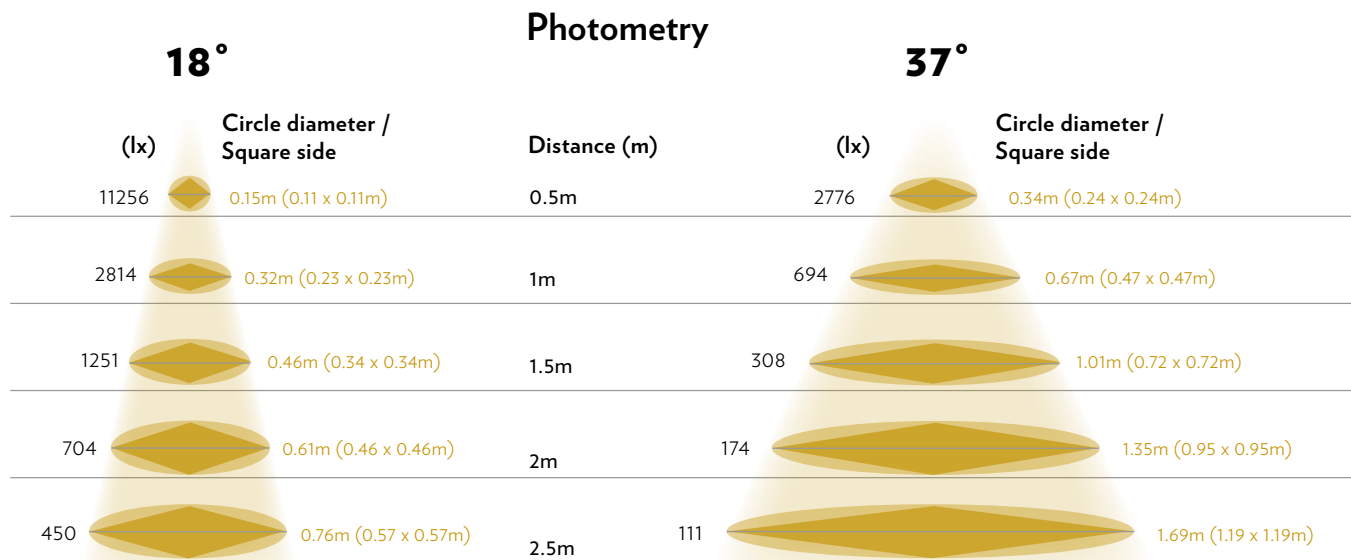

TECHNICAL DATA

Voltage:	11v -24 VDC	Working Temperature	recommended 10°C to 25°C
Led Wattage:	6W	Storage Temperature (Specify C Or F)	recommended 22°C
Wattage Once Used:	7.8W	Certificates / Standard	CE
Input Current:	650mA - 330mA	Warranty	5 years
Beam Angles:	18° - 37°	Drivers Compatible Cc/ Cv	CV
Pan / Tilt:	355° / 90°	Lifespan	50000H
Color Temperatures Available:	3000K/ 4000K/ 5000K	Lens	Gkass
Adapter:	Luxam Micro Track	LED	COB
Dimmable Options:	On board Dimmer: PWM, range 0-100%	Class	⬢
CRI	97 typ	Rating	IP30
Weight	350gr	Dimensions	180*50*44(mm)
Main Material	Aluminum	Indoor use	only
Color Finishing	Black, White and Silver		

PHOTOMETRICS