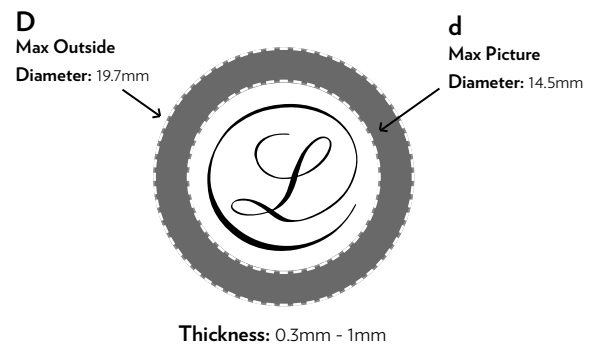

DRIVERS COMPATIBLE

Driver	# Fixtures/Driver*	Current
LPV-100-12	11 Fixtures	CV
LPV-60-12	7 Fixtures	CV
LPV-35-12	3 Fixtures	CV
NPF-90-12	10 Fixtures	CV & CC
NPF-40-12	4 Fixtures	CV & CC

SCREW SIZES Focus and Articulation: 1.5mm