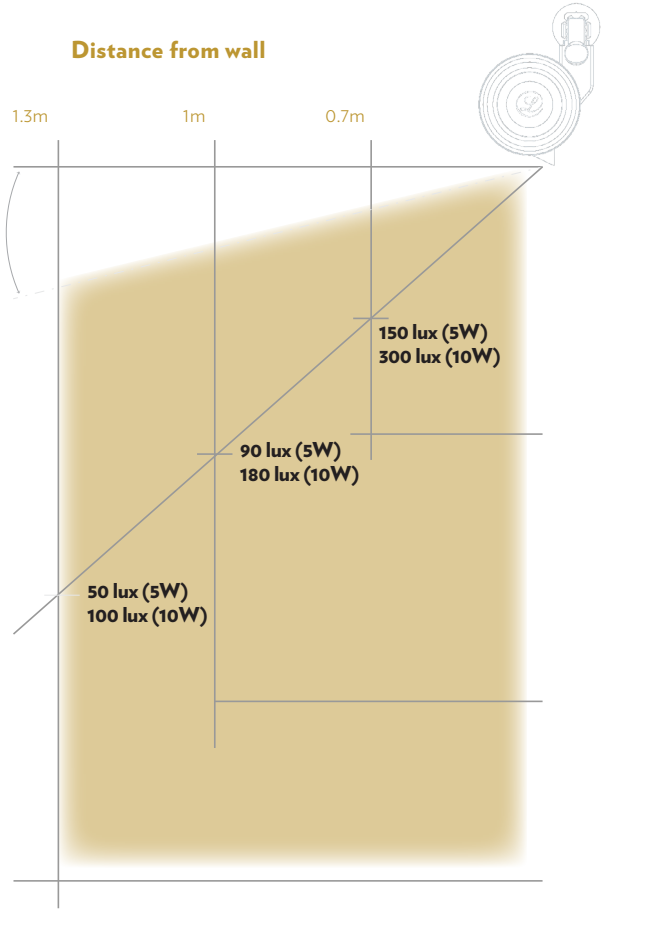

**L-MTWS-22**

Wall Washer 5W  
with Barndoor

**L-MTWS-32**

Wall Washer 10W  
with Barndoor

L-MTWS-22 5W

L-MTWS-32 10W

**FEATURES**

- Fully compatible with all MicroTrack systems
- These fixtures are designed to evenly highlight a wall from top to bottom, also used inside the showcases they light the back panels.
- Fully dimmable with onboard dimmer

**TECHNICAL DATA**

	<b>L-MTWS-22 (5W)</b>	<b>L-MTWS-32 (10W)</b>
<b>Voltage</b>	12 VDC	12 VDC
<b>Wattage Once Used</b>	5W	10.5W
<b>Input Current</b>	410mA	860mA
<b>Beam Angles</b>	Washer Effect	Washer Effect
<b>Tilt</b>	0-90°	0-90°
<b>Luminous Flux &amp; Lumens</b>	380lm	800lm
<b>Color Temperatures Available</b>	3000K/4000K/5000K	3000K/4000K/5000K
<b>Adapter</b>	Luxam Micro Track	Luxam Micro Track
<b>Dimmable Options</b>	On board Dimmer: PWM, range 0-100%	On board Dimmer: PWM, range 0-100%
<b>CRI</b>	97 typ	97 typ
<b>Main Material</b>	Aluminum	Aluminum
<b>Color Finishing</b>	Black, White and Silver	Black, White and Silver
<b>Working Temperature</b>	recommended 10°C to 25°C	recommended 10°C to 25°C
<b>Storage Temperature</b>	recommended 22°C	recommended 22°C
<b>Certificates / Standard</b>	UL, CE	UL, CE
<b>Warranty</b>	5 years	5 years
<b>Class</b>	ⓘ	ⓘ
<b>Protection Rating</b>	IP30	IP30
<b>Drivers Compatible CC/CV</b>	CV	CV
<b>Lifespan</b>	50000H	50000H
<b>Lens</b>	PMMA	PMMA
<b>LED</b>	SMD Ceramic	SMD Ceramic
<b>Dimensions</b>	122*67*45 (mm)	175*67*45 (mm)
<b>Indoor Use</b>	only	only
<b>Weight</b>	185g	265g

PHOTOMETRICS

**For even lighting - distance apart = distance from wall**

**DRIVERS COMPATIBLE**

**L-MTWS-22**

Driver	# Fixtures/Driver*	Current
LPV-100-12	16 Fixtures	CV
LPV-60-12	9 Fixtures	CV
LPV-35-12	5 Fixtures	CV
NPF-90-12	14 Fixtures	CV & CC
NPF-40-12	6 Fixtures	CV & CC