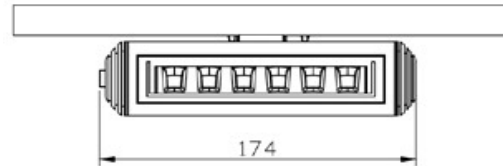

**L-MTWS-22**

Wall Washer 5W  
with Barndoor

**L-MTWS-32**

Wall Washer 10W  
with Barndoor

L-MTWS-22 5W

L-MTWS-32 10W

**FEATURES**

- Fully compatible with all MicroTrack systems
- These fixtures are designed to evenly highlight a wall from top to bottom, also used inside the showcases they light the back panels.
- Fully dimmable with onboard dimmer

**TECHNICAL DATA**

	<b>L-MTWS-22 (5W)</b>	<b>L-MTWS-32 (10W)</b>
<b>Voltage</b>	12 VDC	12 VDC
<b>Wattage Once Used</b>	5W	10.5W
<b>Input Current</b>	410mA	860mA
<b>Beam Angles</b>	Washer Effect	Washer Effect
<b>Tilt</b>	0-90°	0-90°
<b>Luminous Flux &amp; Lumens</b>	380lm	800lm
<b>Color Temperatures Available</b>	3000K/4000K/5000K	3000K/4000K/5000K
<b>Adapter</b>	Luxam Micro Track	Luxam Micro Track
<b>Dimmable Options</b>	On board Dimmer: PWM, range 0-100%	On board Dimmer: PWM, range 0-100%
<b>CRI</b>	97 typ	97 typ
<b>Main Material</b>	Aluminum	Aluminum
<b>Color Finishing</b>	Black, White and Silver	Black, White and Silver
<b>Working Temperature</b>	recommended 10°C to 25°C	recommended 10°C to 25°C
<b>Storage Temperature</b>	recommended 22°C	recommended 22°C
<b>Certificates / Standard</b>	UL, CE	UL, CE
<b>Warranty</b>	5 years	5 years
<b>Class</b>	ⓘ	ⓘ
<b>Protection Rating</b>	IP30	IP30
<b>Drivers Compatible CC/CV</b>	CV	CV
<b>Lifespan</b>	50000H	50000H
<b>Lens</b>	PMMA	PMMA
<b>LED</b>	SMD Ceramic	SMD Ceramic
<b>Dimensions</b>	122*67*45 (mm)	175*67*45 (mm)
<b>Indoor Use</b>	only	only
<b>Weight</b>	185g	265g