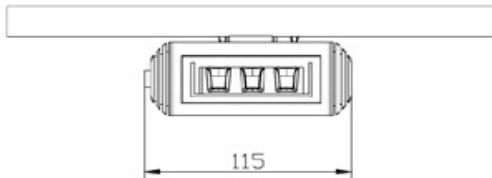

**L-MTWS-22**

Wall Washer 5W  
with Barndoor

**L-MTWS-32**

Wall Washer 10W  
with Barndoor

L-MTWS-22 5W

L-MTWS-32 10W

**FEATURES**

- Fully compatible with all MicroTrack systems
- These fixtures are designed to evenly highlight a wall from top to bottom, also used inside the showcases they light the back panels.
- Fully dimmable with onboard dimmer

**TECHNICAL DATA**

	<b>L-MTWS-22 (5W)</b>	<b>L-MTWS-32 (10W)</b>
<b>Voltage</b>	12 VDC	12 VDC
<b>Wattage Once Used</b>	5W	10.5W
<b>Input Current</b>	410mA	860mA
<b>Beam Angles</b>	Washer Effect	Washer Effect
<b>Tilt</b>	0-90°	0-90°
<b>Luminous Flux &amp; Lumens</b>	380lm	800lm
<b>Color Temperatures Available</b>	3000K/4000K/5000K	3000K/4000K/5000K
<b>Adapter</b>	Luxam Micro Track	Luxam Micro Track
<b>Dimmable Options</b>	On board Dimmer: PWM, range 0-100%	On board Dimmer: PWM, range 0-100%
<b>CRI</b>	97 typ	97 typ
<b>Main Material</b>	Aluminum	Aluminum
<b>Color Finishing</b>	Black, White and Silver	Black, White and Silver
<b>Working Temperature</b>	recommended 10°C to 25°C	recommended 10°C to 25°C
<b>Storage Temperature</b>	recommended 22°C	recommended 22°C
<b>Certificates / Standard</b>	UL, CE	UL, CE
<b>Warranty</b>	5 years	5 years
<b>Class</b>	ⓘ	ⓘ
<b>Protection Rating</b>	IP30	IP30
<b>Drivers Compatible CC/CV</b>	CV	CV
<b>Lifespan</b>	50000H	50000H
<b>Lens</b>	PMMA	PMMA
<b>LED</b>	SMD Ceramic	SMD Ceramic
<b>Dimensions</b>	122*67*45 (mm)	175*67*45 (mm)
<b>Indoor Use</b>	only	only
<b>Weight</b>	185g	265g