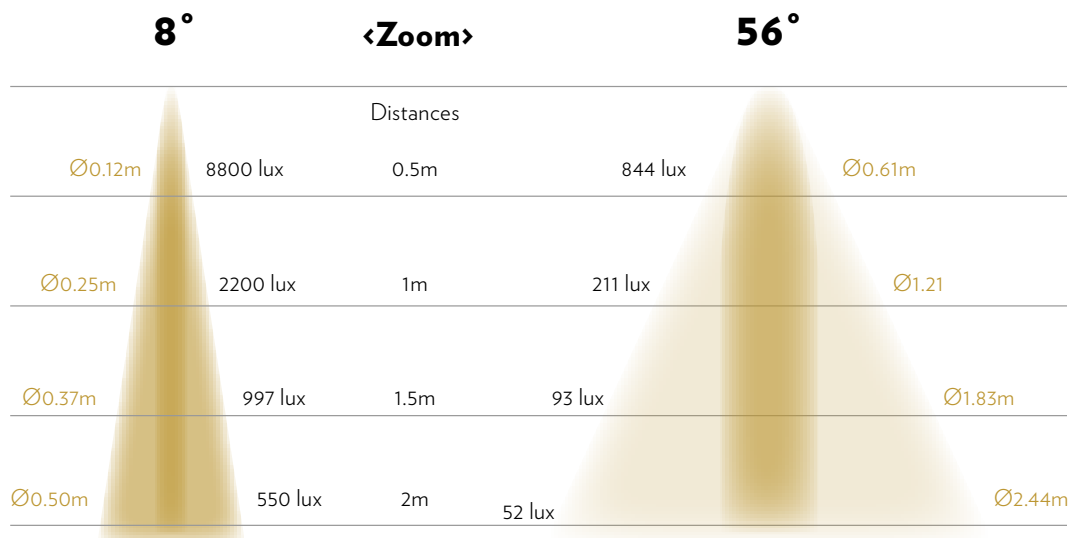

TECHNICAL DATA

Voltage	12 VDC	Color Finishing	Black, White and Silver
Led Wattage	3W	Working Temperature	recommended 10°C to 25°C
Wattage Once Used	3.8W	Storage Temperature	recommended 22°C
Input Current	340mA	Certificates / Standard	UL, CE
Beam Angles	Zoomable 8° to 56°	Warranty	5 years
Pan / Tilt	355° / 90°	Drivers Compatible	CV
Luminous Flux & Lumens	270lm @RA97 / 130lm	Lifespan	50000 hours
Color Temperatures Available	3000K/4000K/5000K	Lens	Glass
Adapter	Luxam Micro Track	LED	SMD CERAMIC
Dimmable Options	On board Dimmer: PWM, range 0-100%	Class	III
CRI	97 typ	Rating	IP30
Weight	84g	Dimensions	81*44*44 (mm)
Main Material	Aluminum	Indoor Use	only

PHOTOMETRICS