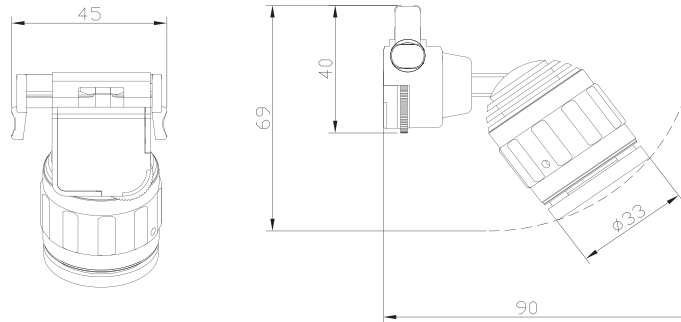

FEATURES

- Fully compatible with all MicroTrack systems
- Focusable 8° to 56°
- Fully Dimmable with onboard dimmer
- Full range of accessories including Barndoors, Snoots, Filter frames & more

3W ACCESSORIES