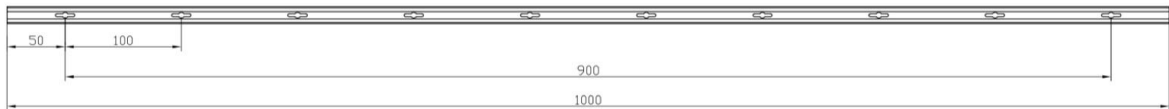

H-TRACK

Standard Track L-MTHTK

LIVE END CONNECTOR
L-MTEC-01

90° CORNER JUNCTION
L-MTCJ-01

STRAIGHT JUNCTION
CONNECTOR
L-MTSJ-01

END CAP
L-MTCP

90° INSIDE FLAT CONNECTOR
L-MTFCJ

FEATURES

- Fully compatible with all MicroTrack Fixtures
- Available in Black, White & Silver
- Tracks are available in 1M, 2M or Custom Cut
- The MicroTrack H-Track system combines all the features required for setting up in a museum or gallery swiftly and neatly. It's easy to install, and its powerful fixtures have a light beam with adjustable angles and brightness levels.