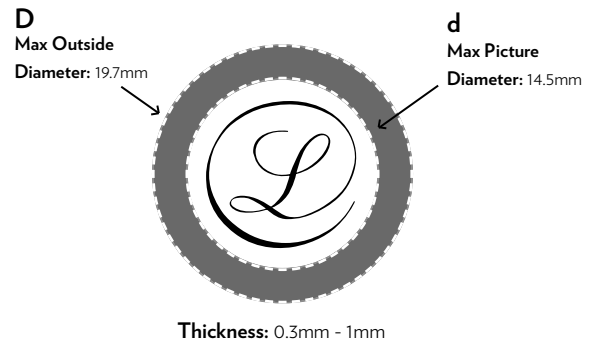

6W Spotlights can transform into Zoom Spotlights, Quadri-Framing Shutter Spotlights, and Quadri Zoom Framing-Shutter Spotlights - with one body you can have either a spotlight or a framing shutter spotlight.

GOBO DETAILS

A gobo adds depth and texture to your setup. The L-MFSA-22 6W Quadri Standalone accepts 19.7mm outer diameter, 14.5mm inner diameter, 0.3mm-1mm thick glass or stainless steel gobos, including full color glass and plastic options.

LENS CODES: L-MTZQ-1536 and L-MTQD-55

VARIATIONS

Please check product cut sheets for details - driver indications vary per product.