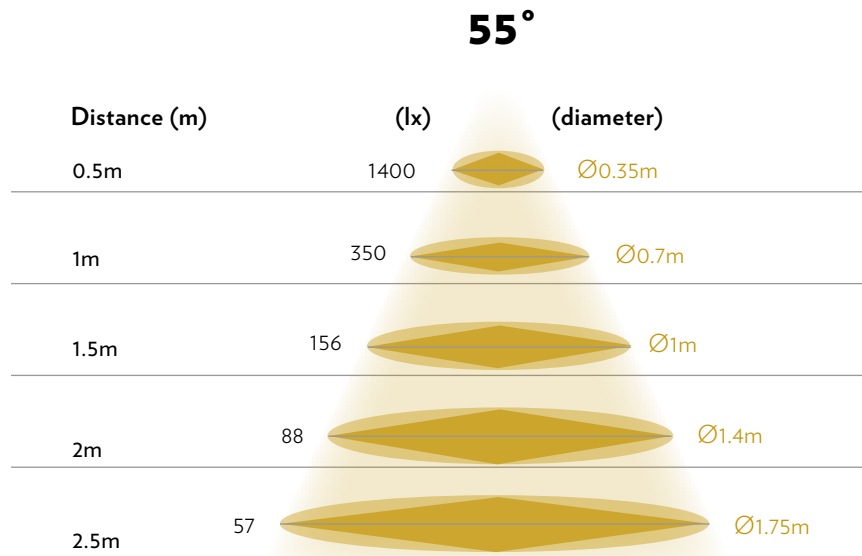

TECHNICAL DATA

Voltage	11v -24VDC	Color Finishing	Black, White and Silver
Led Wattage	6W	Working Temperature	recommended 10°C to 25°C
Wattage Once Used	7.8W	Storage Temperature	recommended 22°C
Input Current	650mA - 330mA	Certificates & Warranty	CE / 5 years
Beam Angles	55°	Drivers Compatible	CV
Pan / Tilt	355°/90°	Lifespan	50000 hours
Color Temperatures Available	3000K,4000K,5000K	Lens	Glass
Adapter	Surface Mount	LED	COB
Dimmable Options	Onboard Dimmer PWM 0-100%	Class	⚡
CRI	97 typ	Rating	IP30
Main Material	Aluminum	Indoor Use	only

PHOTOMETRICS