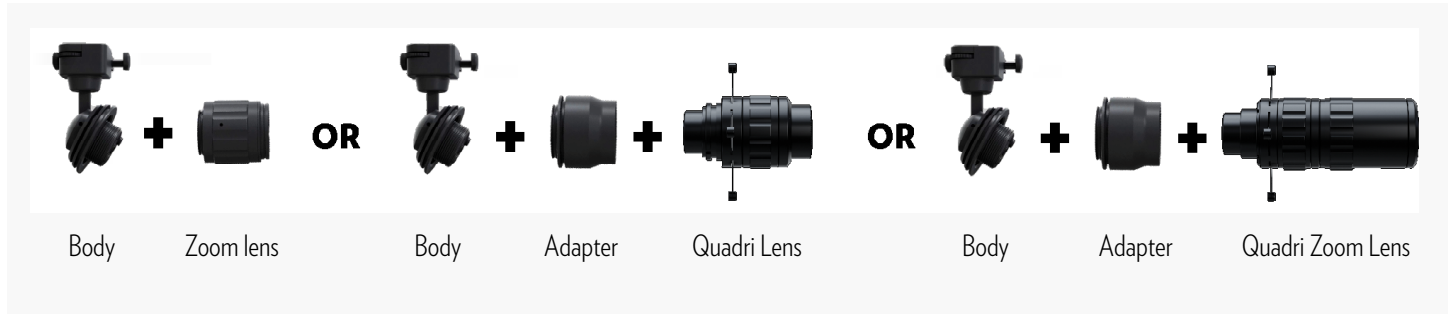

FEATURES

- Fully compatible with all Micro Track systems
- Fully dimmable with onboard dimmer

TECHNICAL DATA

Voltage	11v -24VDC	Color Finishing	Black, White and Silver
Led Wattage	6W	Working Temperature	recommended 10°C to 25°C
Wattage Once Used	7.8W	Storage Temperature	recommended 22°C
Input Current	650mA - 330mA	Certificates & Warranty	CE / 5 years
Beam Angles	55°	Drivers Compatible	CV
Pan / Tilt	355°/90°	Lifespan	50000 hours
Color Temperatures Available	3000K,4000K,5000K	Lens	Glass
Adapter	Surface Mount	LED	COB
Dimmable Options	Onboard Dimmer PWM 0-100%	Class	⚡
CRI	97 typ	Rating	IP30
Main Material	Aluminum	Indoor Use	only

PHOTOMETRICS

6W Spotlights can transform into Zoom Spotlights, Quadri-Framing Shutter Spotlights, and Quadri Zoom Framing-Shutter Spotlights - with one body you can have either a spotlight or a framing shutter spotlight.

GOBO DETAILS

A gobo adds depth and texture to your setup. The L-MFSA-22 6W Quadri Standalone accepts 19.7mm outer diameter, 14.5mm inner diameter, 0.3mm-1mm thick glass or stainless steel gobos, including full color glass and plastic options.