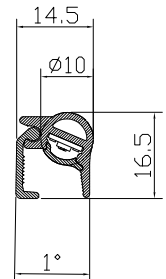

**SCAN**  
TO VIEW VIDEO

**FEATURES**

- Available in 1M, 1.5M, and 2M
- 30-120° beamspread using adjustable barndoors
- 12V input with 15, 23 and 30W output
- 3000K, 4000K, or 5000K
- Standard color is Black Anodized
- Adjustable height 5cm-2 meters

**TECHNICAL DATA**

<b>Voltage</b>	12 VDC	<b>Working Temperature</b>	recommended 10°C to 25°C
<b>Wattage Once Used</b>	12W/meter	<b>Storage Temperature</b>	recommended 22°C
<b>Input Current</b>	1000mA/meter	<b>Certificates</b>	UL - CE
<b>Beam Angles</b>	90°	<b>Warranty</b>	5 years
<b>Tilt</b>	360°	<b>Rating</b>	IP30
<b>Luminous Flux &amp; Lumens</b>	456 lm/meter	<b>Drivers Compatible</b>	CV
<b>Color Temperatures</b>	3000K, 4000K, 5000K	<b>Lifespan</b>	50000H
<b>Adapter</b>	Surface mount	<b>Lens</b>	PC
<b>Dimmable Options</b>	Dimmable with PWM driver	<b>LED</b>	SMD Ceramic
<b>CRI</b>	97+	<b>Dimensions</b>	-
<b>Main Material</b>	Aluminum	<b>Indoor Use</b>	Only
<b>Color Finishing</b>	Black, White, Silver, Gold	<b>Length of Tail</b>	145cm

**PHOTOMETRICS**

**LMBA TALEA – 1000mm**

**112°**

**DRIVERS COMPATIBLE**

**L-MBA - 1000mm**

Driver	Watts/Driver	80% Capacity	# Fixtures/Driver*	Current
LM-60-12-U1A2	60W	48W	3 Fixtures	CV

SCREW SIZES Barn Door and Base: 1.5mm

**L-MBA - 1500mm**

Driver	Watts/Driver	80% Capacity	# Fixtures/Driver*	Current
LM-60-12-U1A2	60W	48W	2 Fixtures	CV

SCREW SIZES Barn Door and Base: 1.5mm