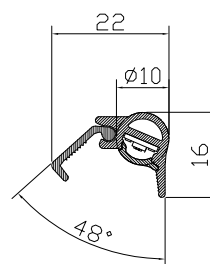

**SCAN**  
TO VIEW VIDEO

**FEATURES**

- Available in 1M, 1.5M, and 2M
- 30-120° beamspread using adjustable barndoors
- 12V input with 15, 23 and 30W output
- 3000K, 4000K, or 5000K
- Standard color is Black Anodized
- Adjustable height 5cm-2 meters

**TECHNICAL DATA**

<b>Voltage</b>	12 VDC	<b>Working Temperature</b>	recommended 10°C to 25°C
<b>Wattage Once Used</b>	12W/meter	<b>Storage Temperature</b>	recommended 22°C
<b>Input Current</b>	1000mA/meter	<b>Certificates</b>	UL - CE
<b>Beam Angles</b>	90°	<b>Warranty</b>	5 years
<b>Tilt</b>	360°	<b>Rating</b>	IP30
<b>Luminous Flux &amp; Lumens</b>	456 lm/meter	<b>Drivers Compatible</b>	CV
<b>Color Temperatures</b>	3000K, 4000K, 5000K	<b>Lifespan</b>	50000H
<b>Adapter</b>	Surface mount	<b>Lens</b>	PC
<b>Dimmable Options</b>	Dimmable with PWM driver	<b>LED</b>	SMD Ceramic
<b>CRI</b>	97+	<b>Dimensions</b>	-
<b>Main Material</b>	Aluminum	<b>Indoor Use</b>	Only
<b>Color Finishing</b>	Black, White, Silver, Gold	<b>Length of Tail</b>	145cm

**PHOTOMETRICS**

**LMBA TALEA – 1000mm**

**112°**

**DRIVERS COMPATIBLE**

**L-MBA - 1000mm**

Driver	Watts/Driver	80% Capacity	# Fixtures/Driver*	Current
LM-60-12-U1A2	60W	48W	3 Fixtures	CV

SCREW SIZES Barn Door and Base: 1.5mm

**L-MBA - 1500mm**

Driver	Watts/Driver	80% Capacity	# Fixtures/Driver*	Current
LM-60-12-U1A2	60W	48W	2 Fixtures	CV

SCREW SIZES Barn Door and Base: 1.5mm