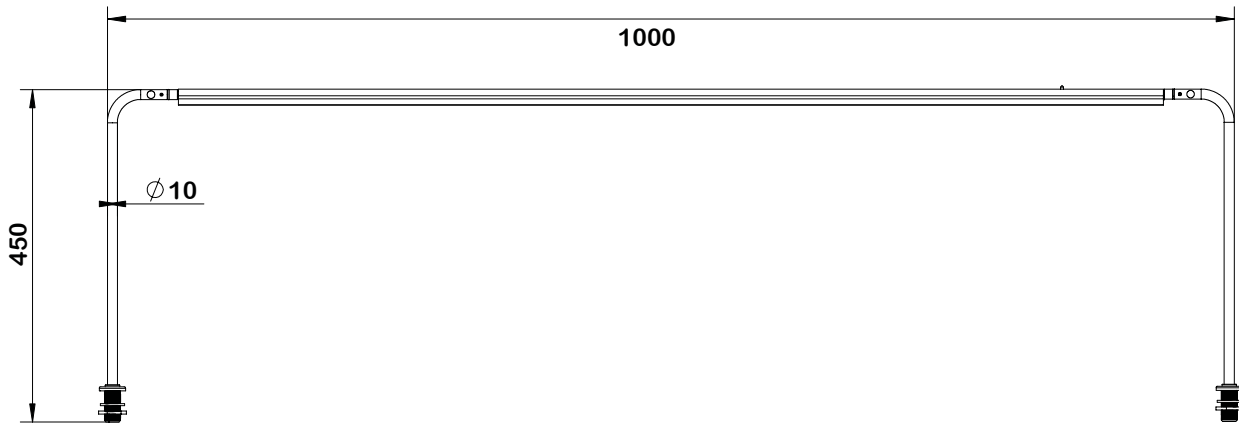

**SCAN**  
TO VIEW VIDEO

**FEATURES**

- Available in 1M, 1.5M, and 2M
- 30-120° beamspread using adjustable barndoors
- 12V input with 15, 23 and 30W output
- 3000K, 4000K, or 5000K
- Standard color is Black Anodized
- Adjustable height 5cm-2 meters

**TECHNICAL DATA**

<b>Voltage</b>	12 VDC	<b>Working Temperature</b>	recommended 10°C to 25°C
<b>Wattage Once Used</b>	12W/meter	<b>Storage Temperature</b>	recommended 22°C
<b>Input Current</b>	1000mA/meter	<b>Certificates</b>	UL - CE
<b>Beam Angles</b>	90°	<b>Warranty</b>	5 years
<b>Tilt</b>	360°	<b>Rating</b>	IP30
<b>Luminous Flux &amp; Lumens</b>	456 lm/meter	<b>Drivers Compatible</b>	CV
<b>Color Temperatures</b>	3000K, 4000K, 5000K	<b>Lifespan</b>	50000H
<b>Adapter</b>	Surface mount	<b>Lens</b>	PC
<b>Dimmable Options</b>	Dimmable with PWM driver	<b>LED</b>	SMD Ceramic
<b>CRI</b>	97+	<b>Dimensions</b>	-
<b>Main Material</b>	Aluminum	<b>Indoor Use</b>	Only
<b>Color Finishing</b>	Black, White, Silver, Gold	<b>Length of Tail</b>	145cm

**PHOTOMETRICS**

**LMBA TALEA – 1000mm**

**112°**

**DRIVERS COMPATIBLE**

**L-MBA - 1000mm**

Driver	Watts/Driver	80% Capacity	# Fixtures/Driver*	Current
LM-60-12-U1A2	60W	48W	3 Fixtures	CV

SCREW SIZES Barn Door and Base: 1.5mm

**L-MBA - 1500mm**

Driver	Watts/Driver	80% Capacity	# Fixtures/Driver*	Current
LM-60-12-U1A2	60W	48W	2 Fixtures	CV

SCREW SIZES Barn Door and Base: 1.5mm