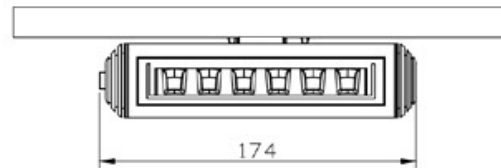

**L-MTWS-22**

Wall Washer 5W  
with Barndoor

**L-MTWS-32**

Wall Washer 10W  
with Barndoor

L-MTWS-22 5W

L-MTWS-32 10W

**FEATURES**

- Fully compatible with all MicroTrack systems
- These fixtures are designed to evenly highlight a wall from top to bottom, also used inside the showcases they light the back panels.
- Fully dimmable with onboard dimmer

**TECHNICAL DATA**

	<b>L-MTWS-22 (5W)</b>	<b>L-MTWS-32 (10W)</b>
<b>Voltage</b>	12 VDC	12 VDC
<b>Wattage Once Used</b>	5W	10.5W
<b>Input Current</b>	410mA	860mA
<b>Beam Angles</b>	Washer Effect	Washer Effect
<b>Tilt</b>	0-90°	0-90°
<b>Luminous Flux &amp; Lumens</b>	380lm	800lm
<b>Color Temperatures Available</b>	3000K/4000K/5000K	3000K/4000K/5000K
<b>Adapter</b>	Luxam Micro Track	Luxam Micro Track
<b>Dimmable Options</b>	On board Dimmer: PWM, range 0-100%	On board Dimmer: PWM, range 0-100%
<b>CRI</b>	97 typ	97 typ
<b>Main Material</b>	Aluminum	Aluminum
<b>Color Finishing</b>	Black, White and Silver	Black, White and Silver
<b>Working Temperature</b>	recommended 10°C to 25°C	recommended 10°C to 25°C
<b>Storage Temperature</b>	recommended 22°C	recommended 22°C
<b>Certificates / Standard</b>	UL, CE	UL, CE
<b>Warranty</b>	5 years	5 years
<b>Class</b>	⚡	⚡
<b>Protection Rating</b>	IP30	IP30
<b>Drivers Compatible CC/CV</b>	CV	CV
<b>Lifespan</b>	50000H	50000H
<b>Lens</b>	PMMA	PMMA
<b>LED</b>	SMD Ceramic	SMD Ceramic
<b>Dimensions</b>	122*67*45 (mm)	175*67*45 (mm)
<b>Indoor Use</b>	only	only
<b>Weight</b>	185g	265g