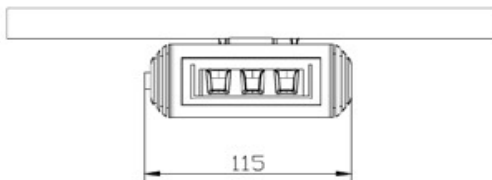

**L-MTWS-22**

Wall Washer 5W  
with Barndoor

**L-MTWS-32**

Wall Washer 10W  
with Barndoor

L-MTWS-22 5W

L-MTWS-32 10W

**FEATURES**

- Fully compatible with all MicroTrack systems
- These fixtures are designed to evenly highlight a wall from top to bottom, also used inside the showcases they light the back panels.
- Fully dimmable with onboard dimmer

**TECHNICAL DATA**

	<b>L-MTWS-22 (5W)</b>	<b>L-MTWS-32 (10W)</b>
<b>Voltage</b>	12 VDC	12 VDC
<b>Wattage Once Used</b>	5W	10.5W
<b>Input Current</b>	410mA	860mA
<b>Beam Angles</b>	Washer Effect	Washer Effect
<b>Tilt</b>	0-90°	0-90°
<b>Luminous Flux &amp; Lumens</b>	380lm	800lm
<b>Color Temperatures Available</b>	3000K/4000K/5000K	3000K/4000K/5000K
<b>Adapter</b>	Luxam Micro Track	Luxam Micro Track
<b>Dimmable Options</b>	On board Dimmer: PWM, range 0-100%	On board Dimmer: PWM, range 0-100%
<b>CRI</b>	97 typ	97 typ
<b>Main Material</b>	Aluminum	Aluminum
<b>Color Finishing</b>	Black, White and Silver	Black, White and Silver
<b>Working Temperature</b>	recommended 10°C to 25°C	recommended 10°C to 25°C
<b>Storage Temperature</b>	recommended 22°C	recommended 22°C
<b>Certificates / Standard</b>	UL, CE	UL, CE
<b>Warranty</b>	5 years	5 years
<b>Class</b>	⚡	⚡
<b>Protection Rating</b>	IP30	IP30
<b>Drivers Compatible CC/CV</b>	CV	CV
<b>Lifespan</b>	50000H	50000H
<b>Lens</b>	PMMA	PMMA
<b>LED</b>	SMD Ceramic	SMD Ceramic
<b>Dimensions</b>	122*67*45 (mm)	175*67*45 (mm)
<b>Indoor Use</b>	only	only
<b>Weight</b>	185g	265g