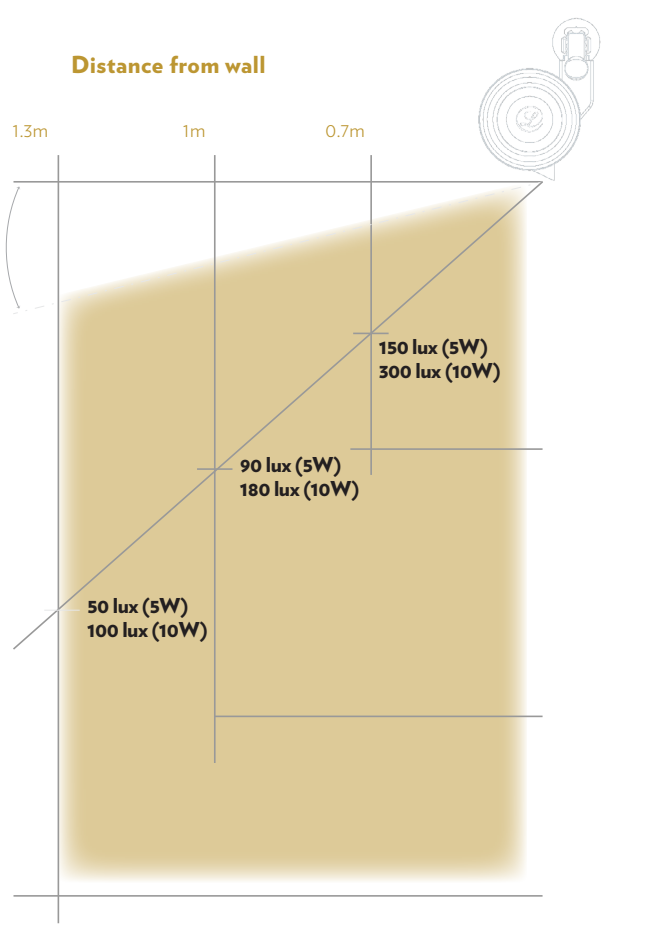

**L-MTWS-22**

Wall Washer 5W  
with Barndoor

**L-MTWS-32**

Wall Washer 10W  
with Barndoor

L-MTWS-22 5W

L-MTWS-32 10W

**FEATURES**

- Fully compatible with all MicroTrack systems
- These fixtures are designed to evenly highlight a wall from top to bottom, also used inside the showcases they light the back panels.
- Fully dimmable with onboard dimmer

**TECHNICAL DATA**

	<b>L-MTWS-22 (5W)</b>	<b>L-MTWS-32 (10W)</b>
<b>Voltage</b>	12 VDC	12 VDC
<b>Wattage Once Used</b>	5W	10.5W
<b>Input Current</b>	410mA	860mA
<b>Beam Angles</b>	Washer Effect	Washer Effect
<b>Tilt</b>	0-90°	0-90°
<b>Luminous Flux &amp; Lumens</b>	380lm	800lm
<b>Color Temperatures Available</b>	3000K/4000K/5000K	3000K/4000K/5000K
<b>Adapter</b>	Luxam Micro Track	Luxam Micro Track
<b>Dimmable Options</b>	On board Dimmer: PWM, range 0-100%	On board Dimmer: PWM, range 0-100%
<b>CRI</b>	97 typ	97 typ
<b>Main Material</b>	Aluminum	Aluminum
<b>Color Finishing</b>	Black, White and Silver	Black, White and Silver
<b>Working Temperature</b>	recommended 10°C to 25°C	recommended 10°C to 25°C
<b>Storage Temperature</b>	recommended 22°C	recommended 22°C
<b>Certificates / Standard</b>	UL, CE	UL, CE
<b>Warranty</b>	5 years	5 years
<b>Class</b>	⚡	⚡
<b>Protection Rating</b>	IP30	IP30
<b>Drivers Compatible CC/CV</b>	CV	CV
<b>Lifespan</b>	50000H	50000H
<b>Lens</b>	PMMA	PMMA
<b>LED</b>	SMD Ceramic	SMD Ceramic
<b>Dimensions</b>	122*67*45 (mm)	175*67*45 (mm)
<b>Indoor Use</b>	only	only
<b>Weight</b>	185g	265g

PHOTOMETRICS

For even lighting - distance apart = distance from wall

**DRIVERS COMPATIBLE**

**L-MTWS-22**

Driver	# Fixtures/Driver*	Current
LPV-100-12	16 Fixtures	CV
LPV-60-12	9 Fixtures	CV
LPV-35-12	5 Fixtures	CV
NPF-90-12	14 Fixtures	CV & CC
NPF-40-12	6 Fixtures	CV & CC