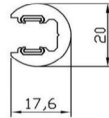

O-TRACK

Vertical Track L-MTOTK

LIVE END CONNECTOR
L-MTOEC-01

STRAIGHT JUNCTION
CONNECTOR
L-MTOSJ-01

90° CORNER JUNCTION
L-MTOCJ-01

END CAP
L-MTOCP-01

FLANGE
L-MTFL-01-B

O TRACK USING FLANGE

L-MTOTK

FEATURES

- Fully compatible with all Micro Track Fixtures
- Available in Black, White & Silver
- Tracks are available in 1M, 2M, 3M, and custom cut
- The Micro Track O-Track system combines all the features required for setting up in a museum or gallery swiftly and neatly. It's easy to install, and its powerful fixtures have a light beam with adjustable angles and brightness levels.