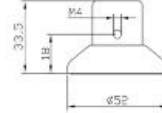

O-TRACK

Vertical Track L-MTOTK

LIVE END CONNECTOR
L-MTOEC-01

STRAIGHT JUNCTION
CONNECTOR
L-MTOSJ-01

90° CORNER JUNCTION
L-MTOCJ-01

END CAP
L-MTOCP-01

FLANGE
L-MTFL-01-B

O TRACK USING FLANGE

L-MTOTK

FEATURES

- Fully compatible with all Micro Track Fixtures
- Available in Black, White & Silver
- Tracks are available in 1M, 2M, 3M, and custom cut
- The Micro Track O-Track system combines all the features required for setting up in a museum or gallery swiftly and neatly. It's easy to install, and its powerful fixtures have a light beam with adjustable angles and brightness levels.