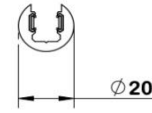

O-TRACK

Vertical Track L-MTOTK

LIVE END CONNECTOR
L-MTOEC-01

STRAIGHT JUNCTION
CONNECTOR
L-MTOSJ-01

90° CORNER JUNCTION
L-MTOCJ-01

END CAP
L-MTOCP-01

FLANGE
L-MTFL-01-B

O TRACK USING FLANGE

L-MTOTK

FEATURES

- Fully compatible with all Micro Track Fixtures
- Available in Black, White & Silver
- Tracks are available in 1M, 2M, 3M, and custom cut
- The Micro Track O-Track system combines all the features required for setting up in a museum or gallery swiftly and neatly. It's easy to install, and its powerful fixtures have a light beam with adjustable angles and brightness levels.