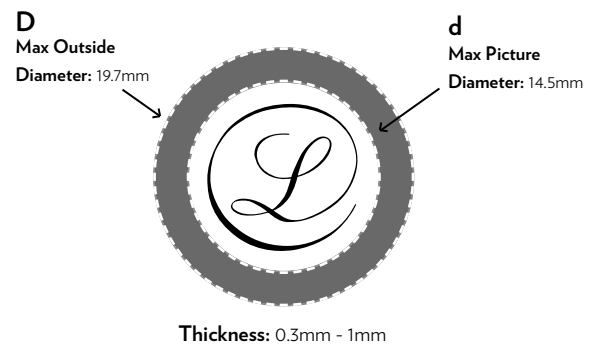

DRIVERS

Driver	# Fixtures/Driver*	Current
LPV-100-12	11 Fixtures	CV
LPV-60-12	7 Fixtures	CV
LPV-35-12	3 Fixtures	CV
NPF-90-12	10 Fixtures	CV & CC
NPF-40-12	4 Fixtures	CV & CC

SCREW SIZES Articulation: 1.5mm