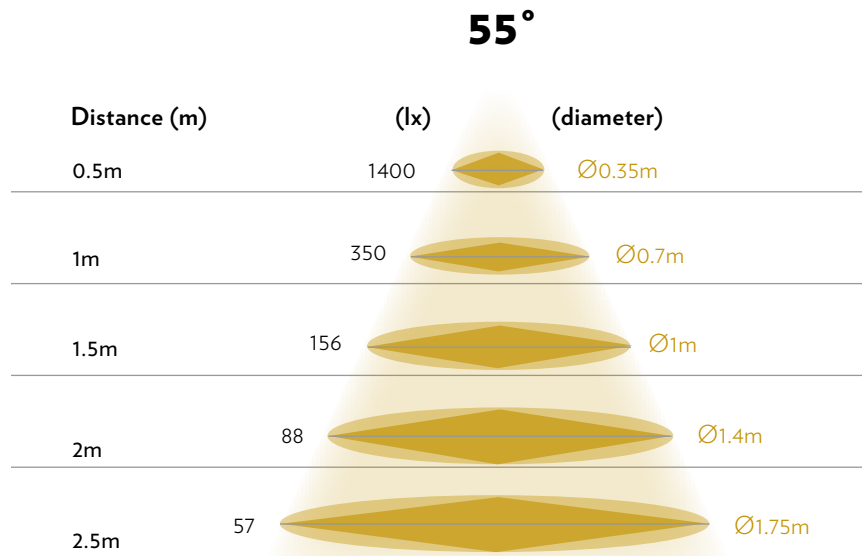

TECHNICAL DATA

Voltage	11v -24VDC	Color Finishing	Black, White and Silver
Led Wattage	6W	Working Temperature	recommended 10°C to 25°C
Wattage Once Used	7.8W	Storage Temperature	recommended 22°C
Input Current	650mA - 330mA	Certificates & Warranty	CE / 5 years
Beam Angles	55°	Drivers Compatible	CV
Pan / Tilt	355°/90°	Lifespan	50000 hours
Color Temperatures Available	3000K,4000K,5000K	Lens	Glass
Adapter	Luxam Micro Track	LED	COB
Dimmable Options	Onboard Dimmer PWM 0-100%	Class	⚡
CRI	97 typ	Rating	IP30
Weight	265g	Dimensions	146*50*44 (mm)
Main Material	Aluminum	Indoor Use	only

PHOTOMETRICS