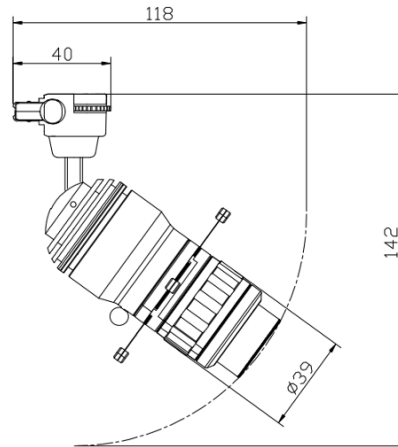

SCAN
TO VIEW VIDEO

FEATURES

- Fully compatible with all Micro Track systems
- Fully dimmable with onboard dimmer

TECHNICAL DATA

Voltage	11v -24VDC	Color Finishing	Black, White and Silver
Led Wattage	6W	Working Temperature	recommended 10°C to 25°C
Wattage Once Used	7.8W	Storage Temperature	recommended 22°C
Input Current	650mA - 330mA	Certificates & Warranty	CE / 5 years
Beam Angles	55°	Drivers Compatible	CV
Pan / Tilt	355°/90°	Lifespan	50000 hours
Color Temperatures Available	3000K,4000K,5000K	Lens	Glass
Adapter	Luxam Micro Track	LED	COB
Dimmable Options	Onboard Dimmer PWM 0-100%	Class	⚡
CRI	97 typ	Rating	IP30
Weight	265g	Dimensions	146*50*44 (mm)
Main Material	Aluminum	Indoor Use	only

PHOTOMETRICS

6W Spotlights can transform into Zoom Spotlights, Quadri-Framing Shutter Spotlights, and Quadri Zoom Framing-Shutter Spotlights - with one body you can have either a spotlight or a framing shutter spotlight.

GOBO DETAILS

A gobo adds depth and texture to your setup. The L-MTFS-22 6W Quadri Framing Spotlight accepts 19.7mm outer diameter, 14.5mm inner diameter, 0.3mm-1mm thick glass or stainless steel gobos, including full color glass and plastic options.

SCREW SIZES Articulation: 1.5mm

VARIATIONS

Please check product cut sheets for details - driver indications vary per product.