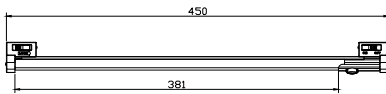

SCAN
TO VIEW VIDEO

L-MTBA-01-450

L-MTBA-01-900

FEATURES

- Fully compatible with all MicroTrack systems
- Available with Clear or Frosted Filters
- Onboard Dimmer and Tilt function
- Apart from where the lightbar connects on either side - spotlights can be added all the way along the same track.

TECHNICAL DATA

	L-MTBA-01-450	L-MTBA-01-700	L-MTBA-01-900
Voltage	12 VDC	12 VDC	12 VDC
Wattage Once Used	6.8W	11.5W	15.2W
Input Current	570mA	958mA	1260mA
Beam Angles	90°	90°	90°
Tilt	0-50°	0-50°	0-50°
Luminous Flux & Lumens	370lm	620lm	820lm
Color Temperatures Available	3000K/4000K/5000K	3000K/4000K/5000K	3000K/4000K/5000K
Adapter	Luxam Micro Track	Luxam Micro Track	Luxam Micro Track
Dimmable Options	On board Dimmer: PWM, range 0-100%	On board Dimmer: PWM, range 0-100%	On board Dimmer: PWM, range 0-100%
CRI	97+	97+	97+
Weight	120g	187g	255g
Main Material	Aluminum / PC	Aluminum / PC	Aluminum / PC
Color Finishing	Black, White and Silver	Black, White and Silver	Black, White and Silver
Working Temperature	recommended 10°C to 25°C	recommended 10°C to 25°C	recommended 10°C to 25°C
Storage Temperature	recommended 22°C	recommended 22°C	recommended 22°C
Certificates / Standard	UL, CE	UL, CE	UL, CE
Warranty	5 years	5 years	5 years
Class	◊II	◊II	◊II
Protection Rating	IP30	IP30	IP30
Drivers Compatible CC/CV	CV	CV	CV
Lifespan	50000H	50000H	50000H
Lens	none	none	none
LED	SMD Ceramic Led	SMD Ceramic Led	SMD Ceramic Led
Optic	In- house Slot for LSD filters	In- house Slot for LSD filters	In- house Slot for LSD filters
Dimensions	450*27*38 (mm)	700*27*38 (mm)	900*27*38 (mm)
Indoor Use	only	only	only