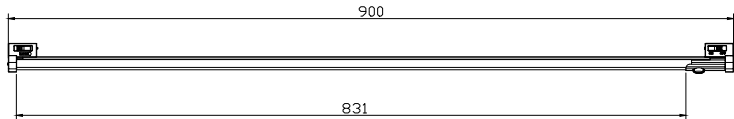

SCAN
TO VIEW VIDEO

L-MTBA-01-450

L-MTBA-01-900

FEATURES

- Fully compatible with all MicroTrack systems
- Available with Clear or Frosted Filters
- Onboard Dimmer and Tilt function
- Apart from where the lightbar connects on either side - spotlights can be added all the way along the same track.

TECHNICAL DATA

	L-MTBA-01-450	L-MTBA-01-700	L-MTBA-01-900
Voltage	12 VDC	12 VDC	12 VDC
Wattage Once Used	6.8W	11.5W	15.2W
Input Current	570mA	958mA	1260mA
Beam Angles	90°	90°	90°
Tilt	0-50°	0-50°	0-50°
Luminous Flux & Lumens	370lm	620lm	820lm
Color Temperatures Available	3000K/4000K/5000K	3000K/4000K/5000K	3000K/4000K/5000K
Adapter	Luxam Micro Track	Luxam Micro Track	Luxam Micro Track
Dimmable Options	On board Dimmer: PWM, range 0-100%	On board Dimmer: PWM, range 0-100%	On board Dimmer: PWM, range 0-100%
CRI	97+	97+	97+
Weight	120g	187g	255g
Main Material	Aluminum / PC	Aluminum / PC	Aluminum / PC
Color Finishing	Black, White and Silver	Black, White and Silver	Black, White and Silver
Working Temperature	recommended 10°C to 25°C	recommended 10°C to 25°C	recommended 10°C to 25°C
Storage Temperature	recommended 22°C	recommended 22°C	recommended 22°C
Certificates / Standard	UL, CE	UL, CE	UL, CE
Warranty	5 years	5 years	5 years
Class	◊II	◊II	◊II
Protection Rating	IP30	IP30	IP30
Drivers Compatible CC/CV	CV	CV	CV
Lifespan	50000H	50000H	50000H
Lens	none	none	none
LED	SMD Ceramic Led	SMD Ceramic Led	SMD Ceramic Led
Optic	In- house Slot for LSD filters	In- house Slot for LSD filters	In- house Slot for LSD filters
Dimensions	450*27*38 (mm)	700*27*38 (mm)	900*27*38 (mm)
Indoor Use	only	only	only