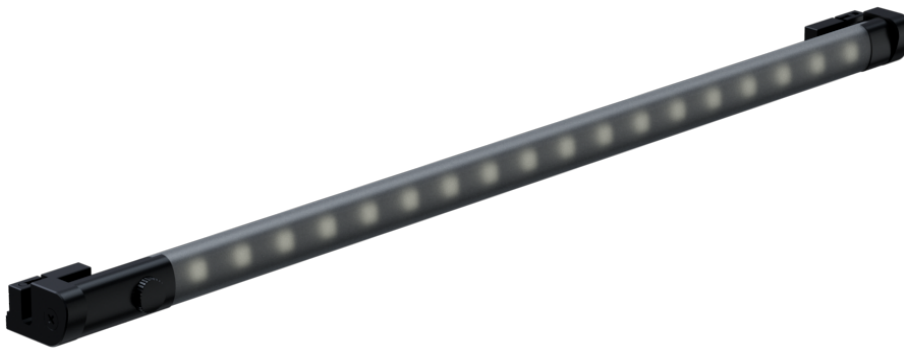

SCAN
TO VIEW VIDEO

L-MTBA-01-450

L-MTBA-01-900

FEATURES

- Fully compatible with all MicroTrack systems
- Available with Clear or Frosted Filters
- Onboard Dimmer and Tilt function
- Apart from where the lightbar connects on either side - spotlights can be added all the way along the same track.

TECHNICAL DATA

	L-MTBA-01-450	L-MTBA-01-700	L-MTBA-01-900
Voltage	12 VDC	12 VDC	12 VDC
Wattage Once Used	6.8W	11.5W	15.2W
Input Current	570mA	958mA	1260mA
Beam Angles	90°	90°	90°
Tilt	0-50°	0-50°	0-50°
Luminous Flux & Lumens	370lm	620lm	820lm
Color Temperatures Available	3000K/4000K/5000K	3000K/4000K/5000K	3000K/4000K/5000K
Adapter	Luxam Micro Track	Luxam Micro Track	Luxam Micro Track
Dimmable Options	On board Dimmer: PWM, range 0-100%	On board Dimmer: PWM, range 0-100%	On board Dimmer: PWM, range 0-100%
CRI	97+	97+	97+
Weight	120g	187g	255g
Main Material	Aluminum / PC	Aluminum / PC	Aluminum / PC
Color Finishing	Black, White and Silver	Black, White and Silver	Black, White and Silver
Working Temperature	recommended 10°C to 25°C	recommended 10°C to 25°C	recommended 10°C to 25°C
Storage Temperature	recommended 22°C	recommended 22°C	recommended 22°C
Certificates / Standard	UL, CE	UL, CE	UL, CE
Warranty	5 years	5 years	5 years
Class	◊II	◊II	◊II
Protection Rating	IP30	IP30	IP30
Drivers Compatible CC/CV	CV	CV	CV
Lifespan	50000H	50000H	50000H
Lens	none	none	none
LED	SMD Ceramic Led	SMD Ceramic Led	SMD Ceramic Led
Optic	In- house Slot for LSD filters	In- house Slot for LSD filters	In- house Slot for LSD filters
Dimensions	450*27*38 (mm)	700*27*38 (mm)	900*27*38 (mm)
Indoor Use	only	only	only