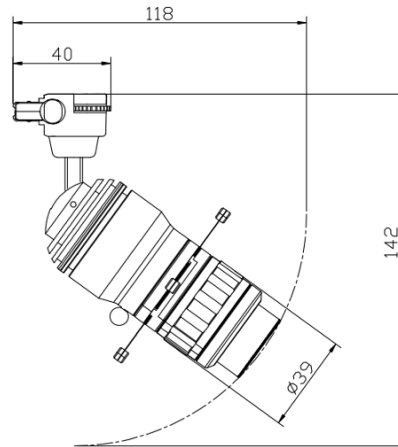

## FEATURES

- Fully compatible with all Micro Track systems
- Fully dimmable with onboard dimmer

**TECHNICAL DATA**

<b>Voltage</b>	11v -24VDC	<b>Color Finishing</b>	Black, White and Silver
<b>Led Wattage</b>	6W	<b>Working Temperature</b>	recommended 10°C to 25°C
<b>Wattage Once Used</b>	7.8W	<b>Storage Temperature</b>	recommended 22°C
<b>Input Current</b>	650mA - 330mA	<b>Certificates &amp; Warranty</b>	UL - CE / 5 years
<b>Beam Angles</b>	55°	<b>Drivers Compatible</b>	CV
<b>Pan / Tilt</b>	355°/90°	<b>Lifespan</b>	50000 hours
<b>Color Temperatures Available</b>	3000K,4000K,5000K	<b>Lens</b>	Glass
<b>Adapter</b>	Luxam Micro Track	<b>LED</b>	COB
<b>Dimmable Options</b>	Onboard Dimmer PWM 0-100%	<b>Class</b>	⚡
<b>CRI</b>	97 typ	<b>Rating</b>	IP30
<b>Weight</b>	265g	<b>Dimensions</b>	146*50*44 (mm)
<b>Main Material</b>	Aluminum	<b>Indoor Use</b>	only

**SCREW SIZES** Articulation: 1.5mm

**VARIATIONS**

Please check product cut sheets for details - driver indications vary per product.