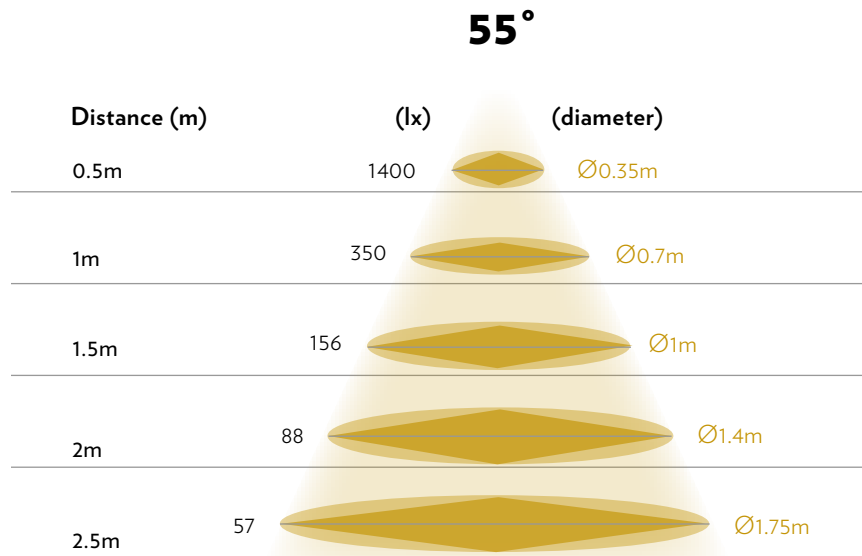

TECHNICAL DATA

Voltage	11v -24VDC	Color Finishing	Black, White and Silver
Led Wattage	6W	Working Temperature	recommended 10°C to 25°C
Wattage Once Used	7.8W	Storage Temperature	recommended 22°C
Input Current	650mA - 330mA	Certificates & Warranty	UL - CE / 5 years
Beam Angles	55°	Drivers Compatible	CV
Pan / Tilt	355°/90°	Lifespan	50000 hours
Color Temperatures Available	3000K,4000K,5000K	Lens	Glass
Adapter	Luxam Micro Track	LED	COB
Dimmable Options	Onboard Dimmer PWM 0-100%	Class	⚡
CRI	97 typ	Rating	IP30
Weight	265g	Dimensions	146*50*44 (mm)
Main Material	Aluminum	Indoor Use	only

PHOTOMETRICS