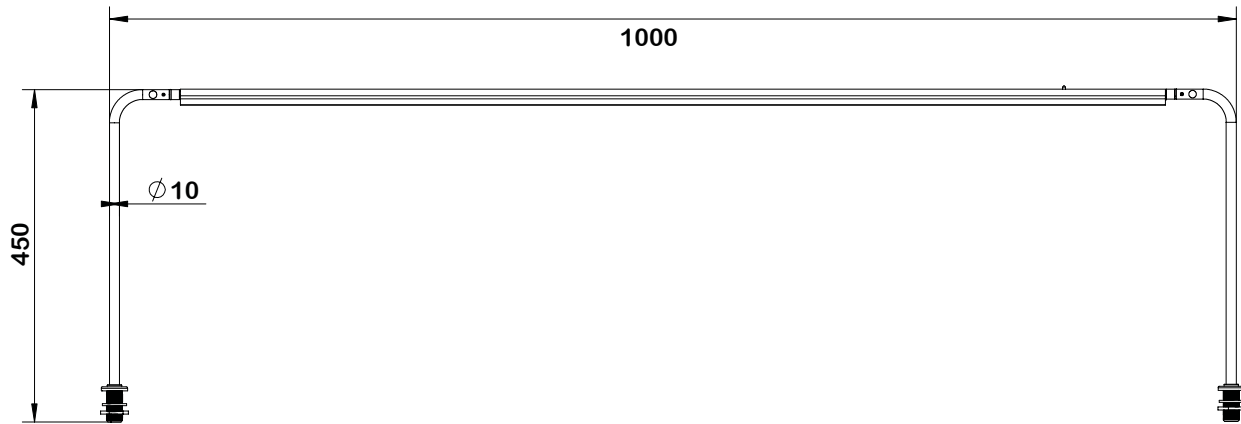

SCAN
TO VIEW VIDEO

FEATURES

- Available in 1M, 1.5M, and 2M
- 30-120° beamspread using adjustable barndoors
- 12V input with 15, 23 and 30W output
- 3000K, 4000K, or 5000K
- Standard color is Black Anodized
- Adjustable height 5cm-2 meters

TECHNICAL DATA

Voltage	12 VDC	Working Temperature	recommended 10°C to 25°C
Wattage Once Used	12W/meter	Storage Temperature	recommended 22°C
Input Current	1000mA/meter	Certificates	UL - CE
Beam Angles	90°	Warranty	5 years
Tilt	360°	Rating	IP30
Luminous Flux & Lumens	456 lm/meter	Drivers Compatible	CV
Color Temperatures	3000K, 4000K, 5000K	Lifespan	50000H
Adapter	Surface mount	Lens	PC
Dimmable Options	Dimmable with PWM driver	LED	SMD Ceramic
CRI	97+	Dimensions	-
Main Material	Aluminum	Indoor Use	Only
Color Finishing	Black, White, Silver, Gold	Length of Tail	145cm

PHOTOMETRICS

LMBA TALEA – 1000mm

112°

DRIVERS COMPATIBLE

L-MBA - 1000mm

Driver	Watts/Driver	80% Capacity	# Fixtures/Driver*	Current
LM-60-12-U1A2	60W	48W	3 Fixtures	CV

SCREW SIZES Barn Door and Base: 1.5mm

L-MBA - 1500mm

Driver	Watts/Driver	80% Capacity	# Fixtures/Driver*	Current
LM-60-12-U1A2	60W	48W	2 Fixtures	CV

SCREW SIZES Barn Door and Base: 1.5mm