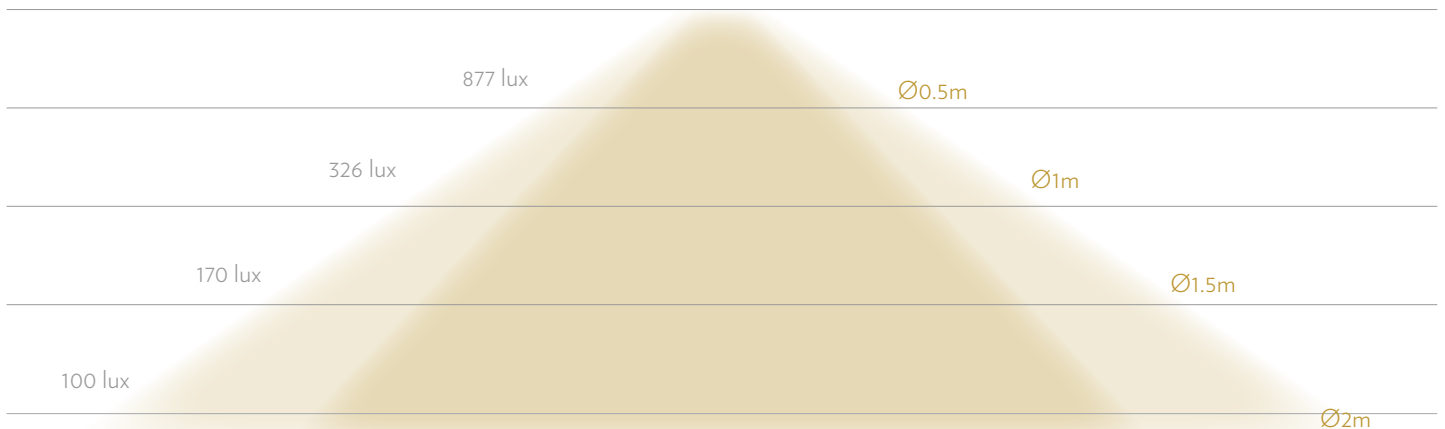

TECHNICAL DATA

Voltage	12 VDC	Working Temperature	recommended 10°C to 25°C
Wattage Once Used	12W/meter	Storage Temperature	recommended 22°C
Input Current	1000mA/meter	Certificates	UL - CE
Beam Angles	90°	Warranty	5 years
Tilt	360°	Rating	IP30
Luminous Flux & Lumens	456 lm/meter	Drivers Compatible	CV
Color Temperatures	3000K, 4000K, 5000K	Lifespan	50000H
Adapter	Surface mount	Lens	PC
Dimmable Options	Dimmable with PWM driver	LED	SMD Ceramic
CRI	97+	Dimensions	-
Main Material	Aluminum	Indoor Use	Only
Color Finishing	Black, White, Silver, Gold	Length of Tail	145cm

PHOTOMETRICS

LMBA TALEA – 1000mm

112°