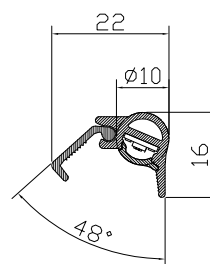

SCAN
TO VIEW VIDEO

FEATURES

- Available in 1M, 1.5M, and 2M
- 30-120° beamspread using adjustable barndoors
- 12V input with 15, 23 and 30W output
- 3000K, 4000K, or 5000K
- Standard color is Black Anodized
- Adjustable height 5cm-2 meters

TECHNICAL DATA

Voltage	12 VDC	Working Temperature	recommended 10°C to 25°C
Wattage Once Used	12W/meter	Storage Temperature	recommended 22°C
Input Current	1000mA/meter	Certificates	UL - CE
Beam Angles	90°	Warranty	5 years
Tilt	360°	Rating	IP30
Luminous Flux & Lumens	456 lm/meter	Drivers Compatible	CV
Color Temperatures	3000K, 4000K, 5000K	Lifespan	50000H
Adapter	Surface mount	Lens	PC
Dimmable Options	Dimmable with PWM driver	LED	SMD Ceramic
CRI	97+	Dimensions	-
Main Material	Aluminum	Indoor Use	Only
Color Finishing	Black, White, Silver, Gold	Length of Tail	145cm

PHOTOMETRICS

LMBA TALEA – 1000mm

112°

DRIVERS COMPATIBLE

L-MBA - 1000mm

Driver	Watts/Driver	80% Capacity	# Fixtures/Driver*	Current
LM-60-12-U1A2	60W	48W	3 Fixtures	CV

SCREW SIZES Barn Door and Base: 1.5mm

L-MBA - 1500mm

Driver	Watts/Driver	80% Capacity	# Fixtures/Driver*	Current
LM-60-12-U1A2	60W	48W	2 Fixtures	CV

SCREW SIZES Barn Door and Base: 1.5mm