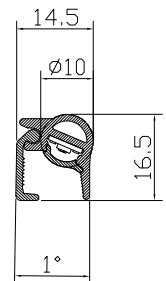

SCAN
TO VIEW VIDEO

FEATURES

- Available in 1M, 1.5M, and 2M
- 30-120° beamspread using adjustable barndoors
- 12V input with 15, 23 and 30W output
- 3000K, 4000K, or 5000K
- Standard color is Black Anodized
- Adjustable height 5cm-2 meters

TECHNICAL DATA

Voltage	12 VDC	Working Temperature	recommended 10°C to 25°C
Wattage Once Used	12W/meter	Storage Temperature	recommended 22°C
Input Current	1000mA/meter	Certificates	UL - CE
Beam Angles	90°	Warranty	5 years
Tilt	360°	Rating	IP30
Luminous Flux & Lumens	456 lm/meter	Drivers Compatible	CV
Color Temperatures	3000K, 4000K, 5000K	Lifespan	50000H
Adapter	Surface mount	Lens	PC
Dimmable Options	Dimmable with PWM driver	LED	SMD Ceramic
CRI	97+	Dimensions	-
Main Material	Aluminum	Indoor Use	Only
Color Finishing	Black, White, Silver, Gold	Length of Tail	145cm

PHOTOMETRICS

LMBA TALEA – 1000mm

112°

DRIVERS COMPATIBLE

L-MBA - 1000mm

Driver	Watts/Driver	80% Capacity	# Fixtures/Driver*	Current
LM-60-12-U1A2	60W	48W	3 Fixtures	CV

SCREW SIZES Barn Door and Base: 1.5mm

L-MBA - 1500mm

Driver	Watts/Driver	80% Capacity	# Fixtures/Driver*	Current
LM-60-12-U1A2	60W	48W	2 Fixtures	CV

SCREW SIZES Barn Door and Base: 1.5mm