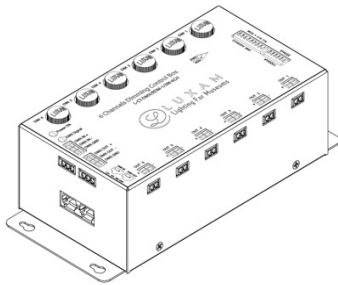

6 Channels DMX/RDM/Manual dimming box

FEATURES

Designed for 1W-3W Constant Current fixtures like the standalone L-MSPS-10 and L-MSPS-02, and the Stem lights L-UPL-10-xx

TECHNICAL DATA

| | |
|---------------------------|--|
| Input Voltage | 90-277V |
| Max Output Power | 36W (6*1W standalone or 3*3W standalone / channel) |
| Output Voltage | 3-21V |
| Output Current: | 350mA (1W) /1000mA (3W), selection by switch |
| Number of Channels | 6 |
| Dimming method | Manual (6 potentiometers) / DMX (address selection by switches)/ DMX RDM |
| Dimensions | L210*W96*H73 |
| Weight | 615 gr |
| Rate Case | IP20 |