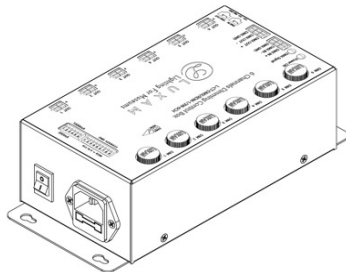

6 Channels DMX/RDM/Manual dimming box

FEATURES

Designed for 1W-3W Constant Current fixtures like the standalone L-MSPS-10 and L-MSPS-02, and the Stem lights L-UPL-10-xx

TECHNICAL DATA

| | |
|---------------------------|--|
| Input Voltage | 90-277V |
| Max Output Power | 36W (6*1W standalone or 3*3W standalone / channel) |
| Output Voltage | 3-21V |
| Output Current: | 350mA (1W) /1000mA (3W), selection by switch |
| Number of Channels | 6 |
| Dimming method | Manual (6 potentiometers) / DMX (address selection by switches)/ DMX RDM |
| Dimensions | L210*W96*H73 |
| Weight | 615 gr |
| Rate Case | IP20 |