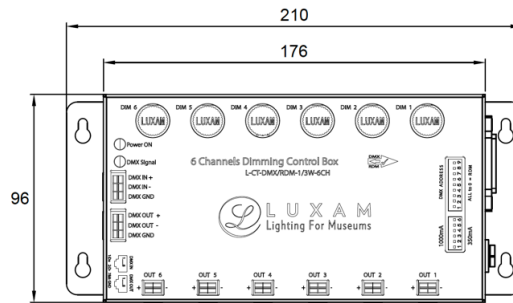

6 Channels DMX/RDM/Manual dimming box

FEATURES

Designed for 1W-3W Constant Current fixtures like the standalone L-MSPS-10 and L-MSPS-02, and the Stem lights L-UPL-10-xx

TECHNICAL DATA

| | |
|---------------------------|--|
| Input Voltage | 90-277V |
| Max Output Power | 36W (6*1W standalone or 3*3W standalone / channel) |
| Output Voltage | 3-21V |
| Output Current: | 350mA (1W) /1000mA (3W), selection by switch |
| Number of Channels | 6 |
| Dimming method | Manual (6 potentiometers) / DMX (address selection by switches)/ DMX RDM |
| Dimensions | L210*W96*H73 |
| Weight | 615 gr |
| Rate Case | IP20 |