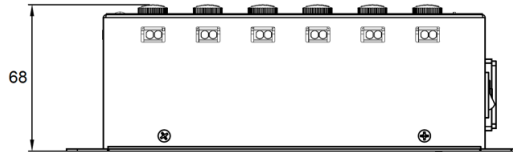

6 Channels DMX/RDM/Manual dimming box

FEATURES

Designed for 1W-3W Constant Current fixtures like the standalone L-MSPS-10 and L-MSPS-02, and the Stem lights L-UPL-10-xx

TECHNICAL DATA

| | |
|---------------------------|--|
| Input Voltage | 90-277V |
| Max Output Power | 36W (6*1W standalone or 3*3W standalone / channel) |
| Output Voltage | 3-21V |
| Output Current: | 350mA (1W) /1000mA (3W), selection by switch |
| Number of Channels | 6 |
| Dimming method | Manual (6 potentiometers) / DMX (address selection by switches)/ DMX RDM |
| Dimensions | L210*W96*H73 |
| Weight | 615 gr |
| Rate Case | IP20 |