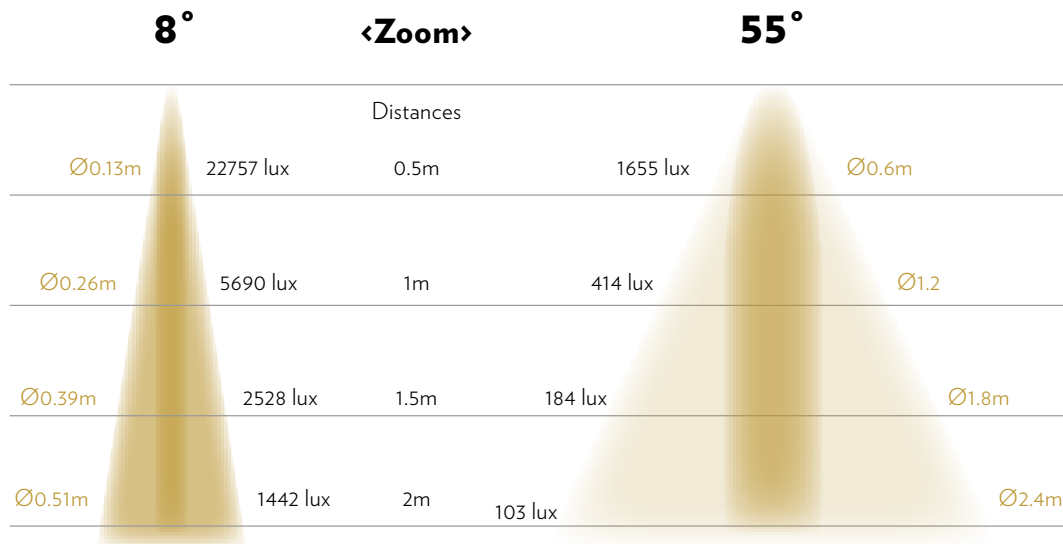

L-MTBD-20
BARNDOOR

L-MTFH-20
FILTER HOLDER

TECHNICAL DATA

Voltage	11v -24 VDC	Color Finishing	Black, White and Silver
Led Wattage	6W	Working Temperature	recommended 10°C to 25°C
Wattage Once Used	7.6W	Storage Temperature (specify C or F)	recommended 22°C
Input Current	650mA - 330mA	Certificates	CE
Beam Angles	Zoomable 8° to 55°	Warranty	5 years
Pan / Tilt	355° / 90°	Class	III
Luminous Flux & Lumens	813lm @RA97 / 255lm	Rating	IP30
Color Temperatures Available	3000K/ 4000K/ 5000K	Drivers Compatible CC/ CV	CV
Adapter	Luxam Micro Track	Lifespan	50000H
Dimmable Options	External dimming with PWM 12V track driver	Lens	Glass
CRI	97 typ	LED	COB
Weight	144g	Dimensions	103*47*44 (mm)
Main Material	Aluminum	Indoor Use	only

PHOTOMETRICS