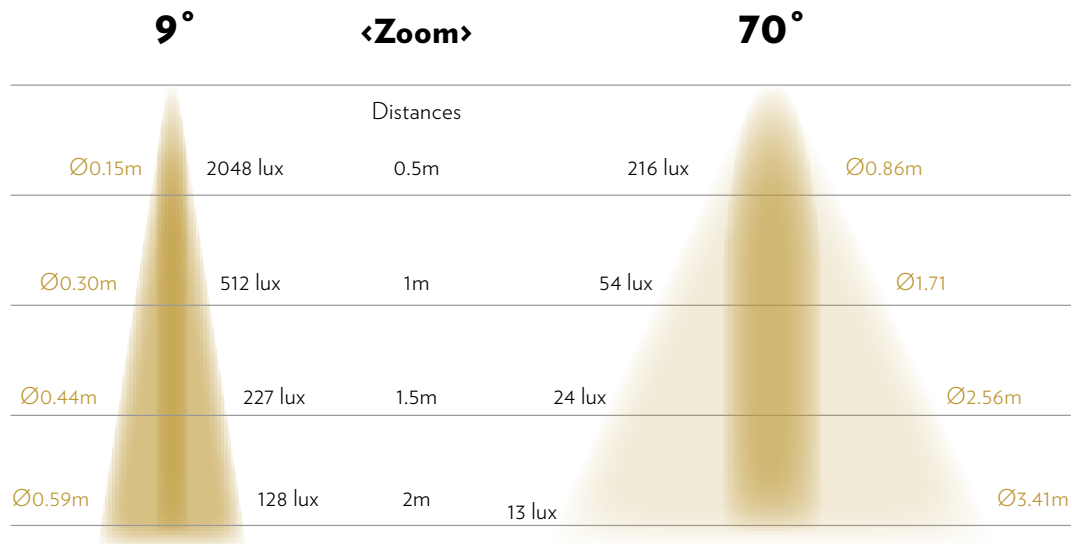

TECHNICAL DATA

Voltage	12 VDC	Color Finishing	Black, White and Silver
Led Wattage	1W	Working Temperature	recommended 10°C to 25°C
Wattage Once Used	1.2W	Storage Temperature	recommended 22°C
Input Current	100mA	Certificates / Standard	UL, CE
Beam Angles	Zoomable 9 to 70°	Warranty	5 years
Pan / Tilt	355° / 90°	Drivers Compatible	
Luminous Flux & Lumens	98lm @RA97 / 56 lm	Lifespan	IP30
Color Temperatures Available	3000K / 4000K / 5000K	Lens	CV
Adapter	Luxam Micro Track	LED	50000 hours
Dimmable Options	External dimming with PWM 12V track driver	Class	Glass
CRI	97 typ	Rating	SMT CERAMIC
Weight	37g	Dimensions	75*40*44 (mm)
Main Material	Aluminum	Indoor Use	only

PHOTOMETRICS