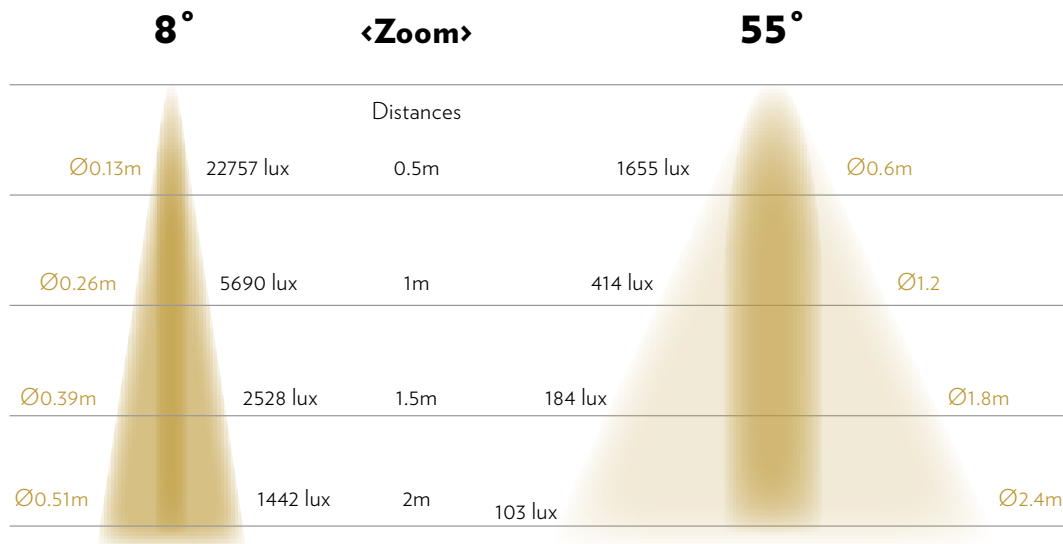

L-MTBD-20
BARNDOOR

L-MTFH-20
FILTER HOLDER

TECHNICAL DATA

Voltage	DC 11V-24V	Color Finishing	Black, White and Silver
Led Wattage	6W	Working Temperature	recommended 10°C to 25°C
Wattage Once Used	7.2W	Storage Temperature	recommended 22°C
Input Current	650mA - 330mA	Certificates & Warranty	UL - CE / 5 years
Beam Angles	Zoomable 8° to 55°	Drivers Compatible	CV
Pan / Tilt	355°/90°	Lifespan	50000 hours
Luminous Flux & Lumens	813lm @RA97 / 255lm	Lens	Glass
Color Temperatures Available	3000K,4000K,5000K	LED	COB
Adapter	Surface mount	Class	⚡
Dimmable Options	On board Dimmer: PWM, range 0-100%	Rating	IP30
CRI	97 typ	Dimensions	112*45*45 (mm)
Weight	226g	Indoor Use	only
Main Material	Aluminum	Length of Tail	145cm

PHOTOMETRICS