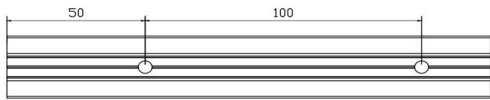

**R-TRACK**

Recessed Track L-MTRTK

LIVE END CONNECTOR  
L-MTREC-01

STRAIGHT JUNCTION CONNECTOR  
L-MTRSJ-01

90° CORNER JUNCTION  
L-MTRCJ-01

END CAP  
L-MTRCP-01

**FEATURES**

- Fully compatible with all MicroTrack Fixtures
- Available in Black, White & Silver
- Tracks are available in 1M, 2M or Custom Cut
- The plaster-in, recessed track light system seamlessly blends into the ceiling, providing a minimalist aesthetic while allowing you to adjust your track heads and light beams with ease.