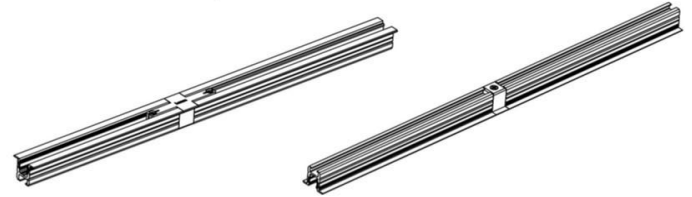

**R-TRACK**

Recessed Track L-MTRTK

LIVE END CONNECTOR  
L-MTREC-01

STRAIGHT JUNCTION CONNECTOR  
L-MTRSJ-01

90° CORNER JUNCTION  
L-MTRCJ-01

END CAP  
L-MTRCP-01

**FEATURES**

- Fully compatible with all MicroTrack Fixtures
- Available in Black, White & Silver
- Tracks are available in 1M, 2M or Custom Cut
- The plaster-in, recessed track light system seamlessly blends into the ceiling, providing a minimalist aesthetic while allowing you to adjust your track heads and light beams with ease.