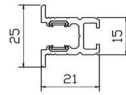

**R-TRACK**

Recessed Track L-MTRTK

LIVE END CONNECTOR  
L-MTREC-01

STRAIGHT JUNCTION CONNECTOR  
L-MTRSJ-01

90° CORNER JUNCTION  
L-MTRCJ-01

END CAP  
L-MTRCP-01

**FEATURES**

- Fully compatible with all MicroTrack Fixtures
- Available in Black, White & Silver
- Tracks are available in 1M, 2M or Custom Cut
- The plaster-in, recessed track light system seamlessly blends into the ceiling, providing a minimalist aesthetic while allowing you to adjust your track heads and light beams with ease.