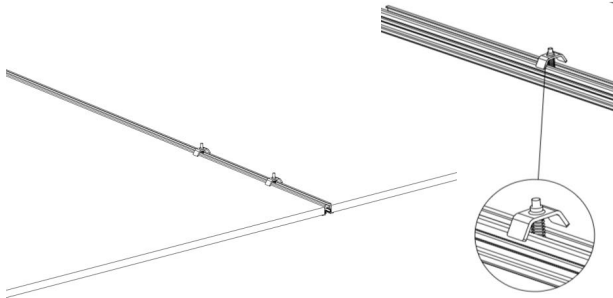

**R-TRACK**

Recessed Track L-MTRTK

LIVE END CONNECTOR  
L-MTREC-01

STRAIGHT JUNCTION CONNECTOR  
L-MTRSJ-01

90° CORNER JUNCTION  
L-MTRCJ-01

END CAP  
L-MTRCP-01

**FEATURES**

- Fully compatible with all MicroTrack Fixtures
- Available in Black, White & Silver
- Tracks are available in 1M, 2M or Custom Cut
- The plaster-in, recessed track light system seamlessly blends into the ceiling, providing a minimalist aesthetic while allowing you to adjust your track heads and light beams with ease.