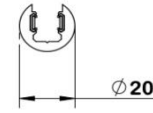

**O-TRACK**

Vertical Track L-MTOTK

**LIVE END CONNECTOR**  
L-MTOEC-01

**STRAIGHT JUNCTION CONNECTOR**  
L-MTOSJ-01

**90° CORNER JUNCTION**  
L-MTOCJ-01

**END CAP**  
L-MTOCP-01

**FLANGE**  
L-MTFL-01-B

**O TRACK USING FLANGE**

L-MTOTK

**FEATURES**

- Fully compatible with all MicroTrack Fixtures
- Available in Black, White & Silver
- Tracks are available in 1M, 2M, 3M , and custom cut
- The MicroTrack O-Track system combines all the features required for setting up in a museum or gallery swiftly and neatly. It's easy to install, and its powerful fixtures have a light beam with adjustable angles and brightness levels.