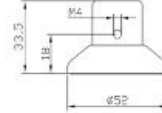

**O-TRACK**

Vertical Track L-MTOTK

**LIVE END CONNECTOR**  
L-MTOEC-01

**STRAIGHT JUNCTION CONNECTOR**  
L-MTOSJ-01

**90° CORNER JUNCTION**  
L-MTOCJ-01

**END CAP**  
L-MTOCP-01

**FLANGE**  
L-MTFL-01-B

**O TRACK USING FLANGE**

L-MTOTK

**FEATURES**

- Fully compatible with all MicroTrack Fixtures
- Available in Black, White & Silver
- Tracks are available in 1M, 2M, 3M , and custom cut
- The MicroTrack O-Track system combines all the features required for setting up in a museum or gallery swiftly and neatly. It's easy to install, and its powerful fixtures have a light beam with adjustable angles and brightness levels.