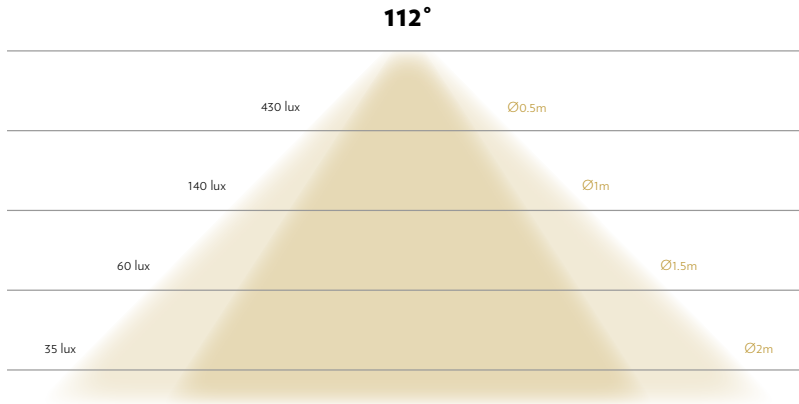

PHOTOMETRICS

L-MTBA-450 Lightbar 7W (18")