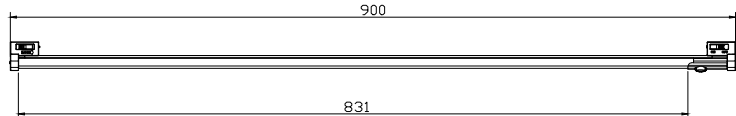

L-MTBA-01-450

L-MTBA-01-900

FEATURES

- Fully compatible with all MicroTrack systems
- Available with Clear or Frosted Filters
- Onboard Dimmer and Tilt function
- Apart from where the lightbar connects on either side - spotlights can be added all the way along the same track.

TECHNICAL DATA

	L-MTBA-01-450	L-MTBA-01-700	L-MTBA-01-900
Voltage	12 VDC	12 VDC	12 VDC
Wattage Once Used	6.8W	11.5W	15.2W
Input Current	570mA	958mA	1260mA
Beam Angles	90°	90°	90°
Tilt	0-50°	0-50°	0-50°
Luminous Flux & Lumens	370lm	620lm	820lm
Color Temperatures Available	3000K/4000K/5000K	3000K/4000K/5000K	3000K/4000K/5000K
Adapter	Luxam Micro Track	Luxam Micro Track	Luxam Micro Track
Dimmable Options	On board Dimmer: PWM, range 0-100%	On board Dimmer: PWM, range 0-100%	On board Dimmer: PWM, range 0-100%
CRI	97+	97+	97+
Weight	120g	187g	255g
Main Material	Aluminum / PC	Aluminum / PC	Aluminum / PC
Color Finishing	Black, White and Silver	Black, White and Silver	Black, White and Silver
Working Temperature	recommended 10°C to 25°C	recommended 10°C to 25°C	recommended 10°C to 25°C
Storage Temperature	recommended 22°C	recommended 22°C	recommended 22°C
Certificates / Standard	UL, CE	UL, CE	UL, CE
Warranty	5 years	5 years	5 years
Class	◊II	◊II	◊II
Protection Rating	IP30	IP30	IP30
Drivers Compatible CC/CV	CV	CV	CV
Lifespan	50000H	50000H	50000H
Lens	none	none	none
LED	SMD Ceramic Led	SMD Ceramic Led	SMD Ceramic Led
Optic	In- house Slot for LSD filters	In- house Slot for LSD filters	In- house Slot for LSD filters
Dimensions	450*27*38 (mm)	700*27*38 (mm)	900*27*38 (mm)
Indoor Use	only	only	only