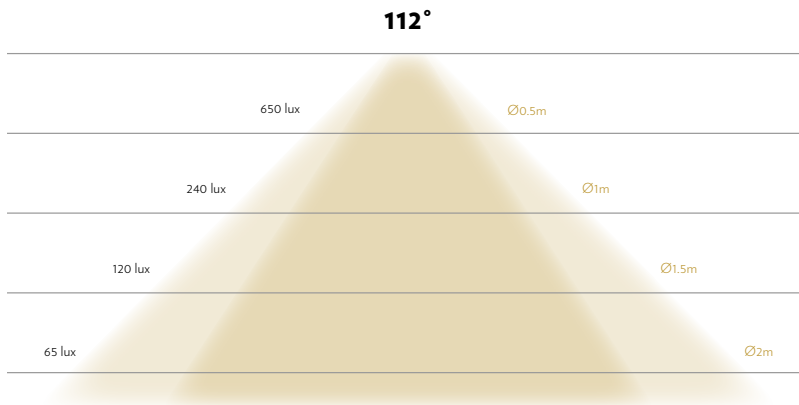

L-MTBA-900 Lightbar 15W (36")