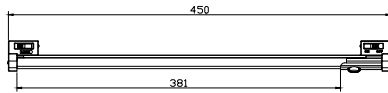

L-MTBA-01-450

L-MTBA-01-900

FEATURES

- Fully compatible with all MicroTrack systems
- Available with Clear or Frosted Filters
- Onboard Dimmer and Tilt function
- Apart from where the lightbar connects on either side - spotlights can be added all the way along the same track.

TECHNICAL DATA

	L-MTBA-01-450	L-MTBA-01-700	L-MTBA-01-900
Voltage	12 VDC	12 VDC	12 VDC
Wattage Once Used	6.8W	11.5W	15.2W
Input Current	570mA	958mA	1260mA
Beam Angles	90°	90°	90°
Tilt	0-50°	0-50°	0-50°
Luminous Flux & Lumens	370lm	620lm	820lm
Color Temperatures Available	3000K/4000K/5000K	3000K/4000K/5000K	3000K/4000K/5000K
Adapter	Luxam Micro Track	Luxam Micro Track	Luxam Micro Track
Dimmable Options	On board Dimmer: PWM, range 0-100%	On board Dimmer: PWM, range 0-100%	On board Dimmer: PWM, range 0-100%
CRI	97+	97+	97+
Weight	120g	187g	255g
Main Material	Aluminum / PC	Aluminum / PC	Aluminum / PC
Color Finishing	Black, White and Silver	Black, White and Silver	Black, White and Silver
Working Temperature	recommended 10°C to 25°C	recommended 10°C to 25°C	recommended 10°C to 25°C
Storage Temperature	recommended 22°C	recommended 22°C	recommended 22°C
Certificates / Standard	UL, CE	UL, CE	UL, CE
Warranty	5 years	5 years	5 years
Class	◊II	◊II	◊II
Protection Rating	IP30	IP30	IP30
Drivers Compatible CC/CV	CV	CV	CV
Lifespan	50000H	50000H	50000H
Lens	none	none	none
LED	SMD Ceramic Led	SMD Ceramic Led	SMD Ceramic Led
Optic	In- house Slot for LSD filters	In- house Slot for LSD filters	In- house Slot for LSD filters
Dimensions	450*27*38 (mm)	700*27*38 (mm)	900*27*38 (mm)
Indoor Use	only	only	only