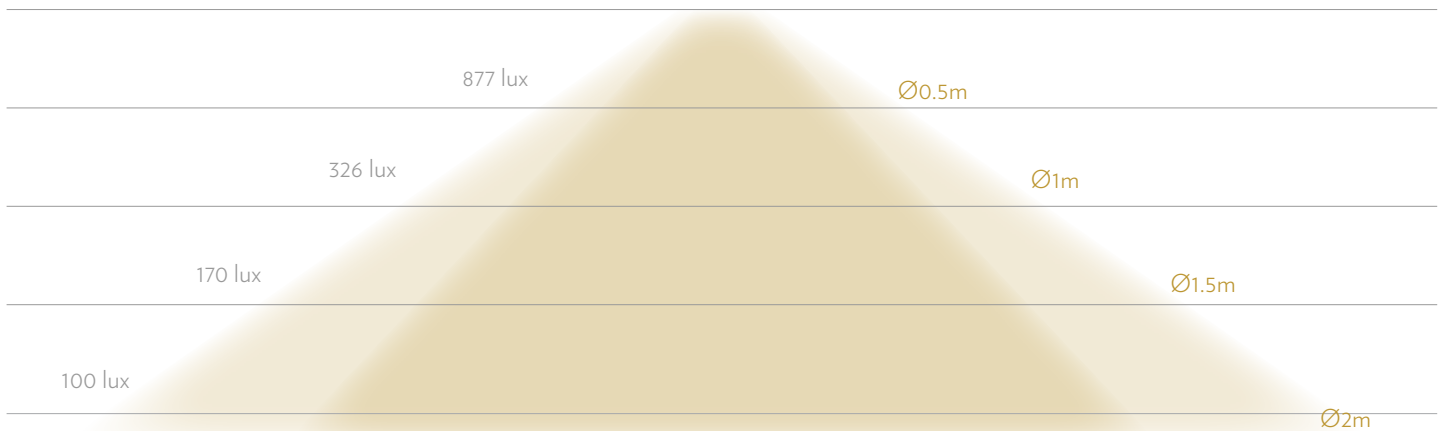

TECHNICAL DATA

Voltage	12 VDC	Working Temperature	recommended 10°C to 25°C
Wattage Once Used	15W/meter	Storage Temperature	recommended 22°C
Input Current	1000mA/meter	Certificates	UL - CE
Beam Angles	90°	Warranty	5 years
Tilt	360°	Rating	IP30
Luminous Flux & Lumens	456 lm/meter	Drivers Compatible	CV
Color Temperatures	3000K, 4000K, 5000K	Lifespan	50000H
Adapter	Surface mount	Lens	PC
Dimmable Options	Dimmable with PMW driver	LED	SMD Ceramic
CRI	97+	Dimensions	-
Main Material	Aluminum	Indoor Use	Only
Color Finishing	Black, White, Silver, Gold	Length of Tail	145cm

PHOTOMETRICS

LMBA TALEA – 1000mm

112°