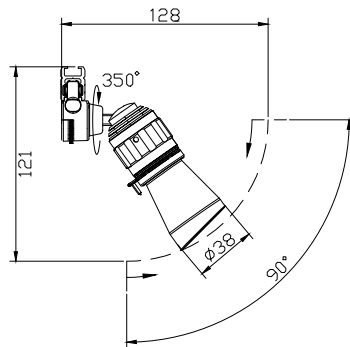

L-MTSP-02 spotlights with
L-MTBST-01 Booster accessory

PHOTOMETRICS COMPARISON

L-MTSP-02

**PHOTOMETRICS
COMPARISON**

L-MTSP-02 + L-MTBST-01

(lx)	8°	(diameter)	distance (m)	(lx)	8°	(diameter)
8,800		Ø0.12m	0.5m	24,621		Ø0.07m
2,200		Ø0.25m	1m	6,155		Ø0.15m
997		Ø0.37m	1.5m	2,735.7		Ø0.22m
550		Ø0.50m	2m	1,538.8		Ø0.29m
			2.5m	984.88		Ø0.37m
			3m	683.9		Ø0.44m