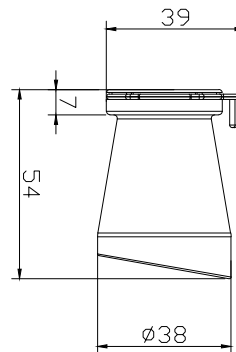

L-MTSP-02 spotlights with
L-MTBST-01 Booster accessory

PHOTOMETRICS COMPARISON

L-MTSP-02

**PHOTOMETRICS
COMPARISON**

L-MTSP-02 + L-MTBST-01

(lx)	8°	(diameter)	distance (m)	(lx)	8°	(diameter)
8,800		Ø0.12m	0.5m	24,621		Ø0.07m
2,200		Ø0.25m	1m	6,155		Ø0.15m
997		Ø0.37m	1.5m	2,735.7		Ø0.22m
550		Ø0.50m	2m	1,538.8		Ø0.29m
			2.5m	984.88		Ø0.37m
			3m	683.9		Ø0.44m