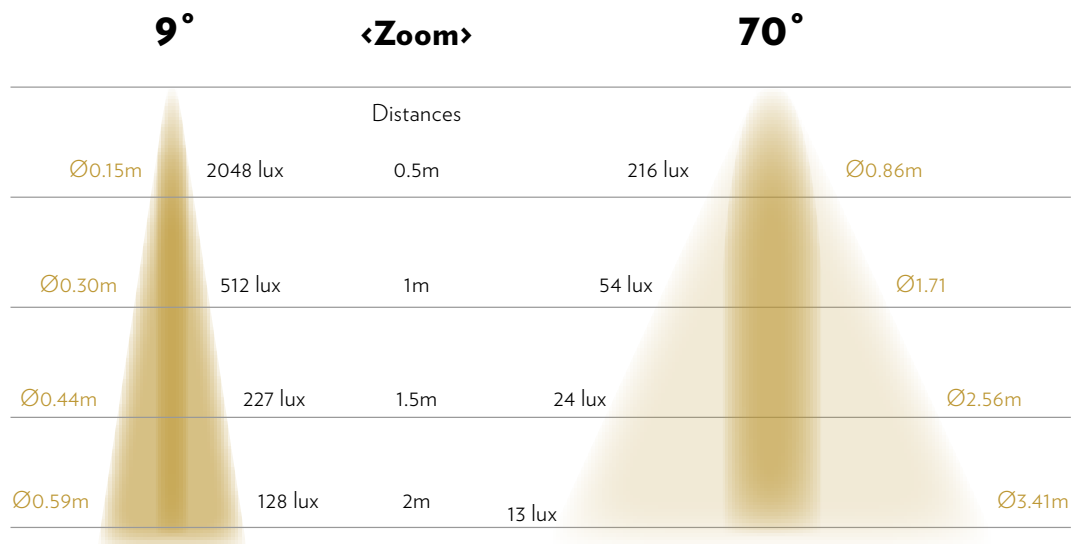

TECHNICAL DATA

Voltage	12 VDC	Color Finishing	Black, White and Silver
Led Wattage	1W	Working Temperature	recommended 10°C to 25°C
Wattage Once Used	1.2W	Storage Temperature	recommended 22°C
Input Current	100mA	Certificates / Standard	UL, CE
Beam Angles	Zoomable 9 to 70°	Warranty	5 years
Pan / Tilt	355° / 90°	Drivers Compatible	CV
Luminous Flux & Lumens	98lm @RA97 / 56 lm	Lifespan	50000 hours
Color Temperatures Available	3000K/4000K/5000K	Lens	Glass
Adapter	Luxam Micro Track	LED	SMT CERAMIC
Dimmable Options	On board Dimmer: PWM, range 0-100%	Class	
CRI	97 typ	Rating	IP30
Weight	39g	Dimensions	75*40*44 (mm)
Main Material	Aluminum	Indoor Use	only

PHOTOMETRICS