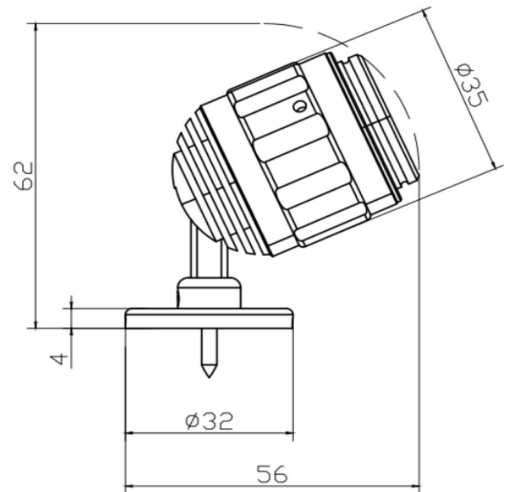

LUXAM MUSEUM LIGHTING

L-MSPS-00-B STANDALONE 3.8W HEAD
WITH REMOTE DIMMING

FEATURES::

- ✓ Our micro track head in a stand-alone configuration dual base magnetic and screw in base w/detent.
 - ✓ Accepts all MT accessories (*barndoor, snoots, angled, snoots*) and filter options 3k and 4k standard, anything else please **contact us**
 - ✓ Balanced standard, custom (2.7,3.5 5k) available
 - ✓ *L-MSPS-00 with remote dimming*
- (Fixture with Onboard Dimmer: Item L-MTAS-02)

TYPE:

PROJECT:

DATE:

DWG files available upon request

TECHNICAL DATA

Voltage & Wattage	DC 12V / 3.8W	Tilt angle	90°
Lumens	120 LM	Pan angle	355°
Input Current	340m A	Lens	Glass BK7
Dimmer	PWM 0-100% with Remote Dimmer	Beam angles	7° to 60°
CRI	96	Light Color	3k and 4k standard custom available
Standard	UL	Fixture Color	Black, White or Silver