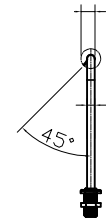

3.2

(10: 1)

DESIGNATION:		
LED STICK-10mm		Luxam