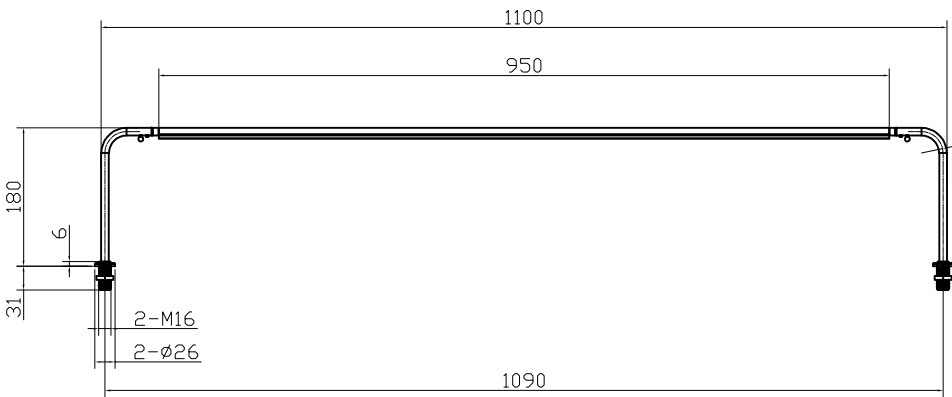

(10: 1)

DESIGNATION:		
LED STICK-10mm		Luxam