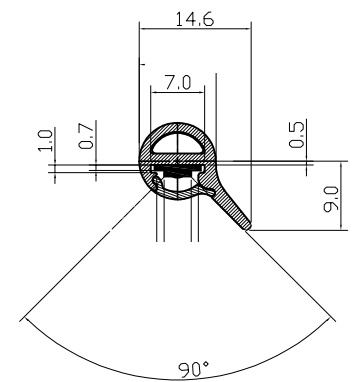

(10: 1)

DESIGNATION:		
LED STICK-10mm		Luxam