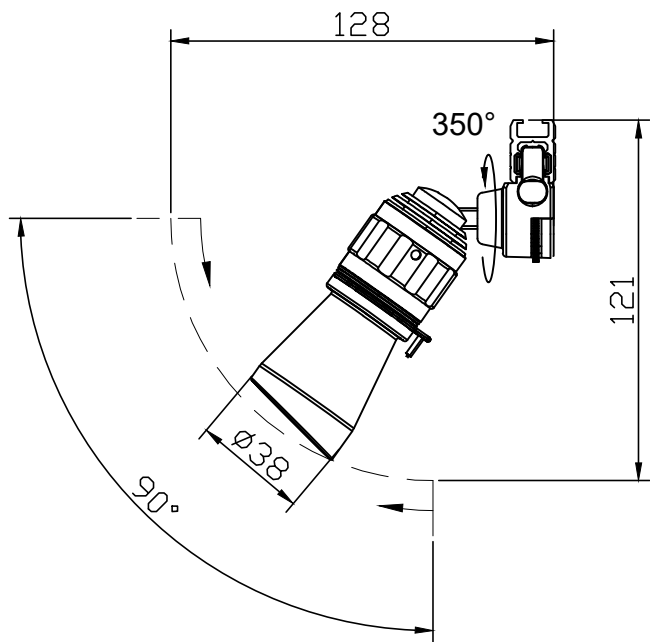

DESIGNATION:
**Booster
 for 3.8W fixture**

NO.
L-MTBST-01

Luxam

DESIGNATION:

**Assembly of booster
for 3.8W fixture**

NO.

L-MTBST-01

Luxam