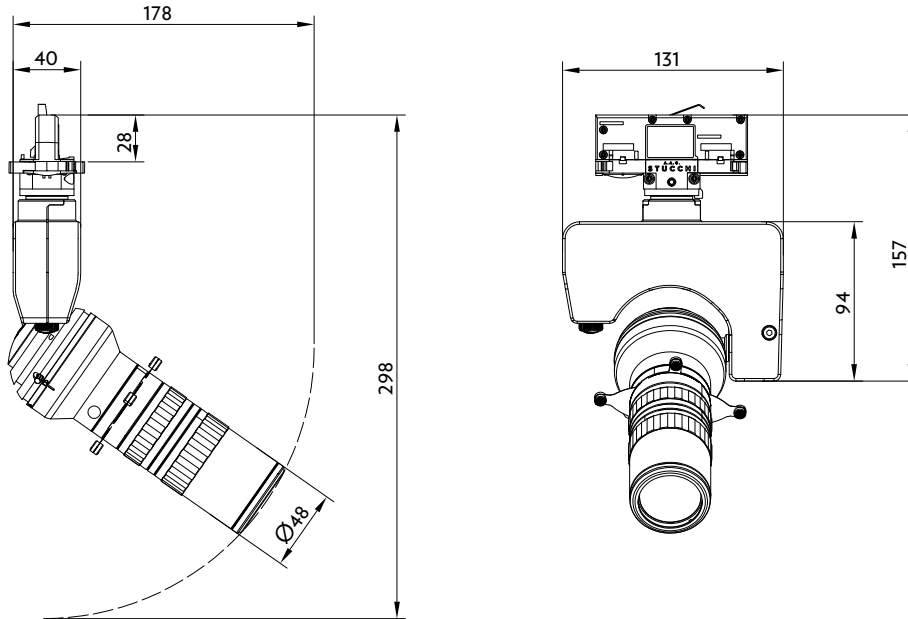

**L-MATFS-42-Z1**  
**MASTER 12W QUADRI ZOOM FRAMING SHUTTER**  
**16-35° SPOTLIGHT**

PRODUCT CUTSHEET

## AVAILABLE ACCESSORIES

- Gobo holder

**TECHNICAL DATA**

<b>Voltage</b>	100-240VAC	<b>Main Material</b>	Aluminum
<b>LED Wattage</b>	12.8W	<b>Color Finishing</b>	Black, White and Silver
<b>Wattage Once Used</b>	17W	<b>Working Temperature</b>	recommended 10°C to 25°C *
<b>Input Current</b>	73mA	<b>Storage Temperature</b>	recommended 22°C
<b>Beam Angles</b>	Zoomable 16° - 35°	<b>Certificates / Standard</b>	UL, CE
<b>Pan / Tilt</b>	355°/180°	<b>Warranty</b>	5 years
<b>Luminous Efficiency of the LED</b>	103lm/W	<b>Lifespan</b>	50 000 hours
<b>Color Temperatures</b>	2700K, 3000K, 3500K, 4000K, 5000K	<b>Lens</b>	Glass
<b>Adapter</b>	Eutrac, Stucchi, Global	<b>LED</b>	COB
<b>Dimmable Options</b>	On board Dimmer: PWM, range 0-100%	<b>Class</b>	III, Indoor use only
<b>CRI</b>	97 min	<b>Rating</b>	IP30
<b>Weight</b>	1015g	<b>Dimensions</b>	131*178*298 (mm)

**PHOTOMETRICS**

**16°**

Distance (m)		Circle diameter / Square side
0.5m	23500 lux	0.19m (0.13mx0.13m)
1m	6170 lux	0.34m (0.24mx0.24m)
1.5m	2880 lux	0.50m (0.35mx0.35m)
2m	1630 lux	0.65m (0.46mx0.46m)
2.5m	1078 lux	0.80m (0.56mx0.56m)

**35°**

Distance (m)		Circle diameter / Square side
0.5m	7760 lux	0.35m (0.24mx0.24m)
1m	2100 lux	0.68m (0.48mx0.48m)
1.5m	1015 lux	1m (0.7mx0.7m)
2m	585 lux	1.35m (0.95mx0.95m)
2.5m	352 lux	1.66m (1.17mx1.17m)