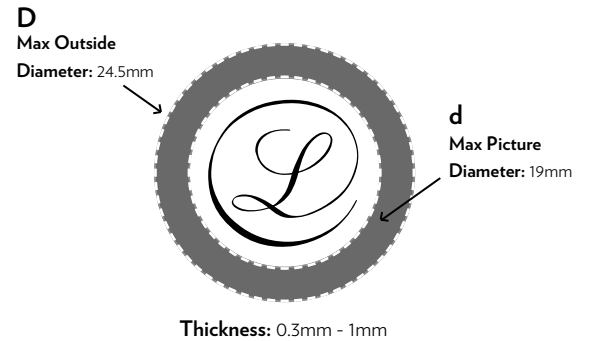

## AVAILABLE ACCESSORIES

- Gobo holder

**TECHNICAL DATA**

<b>Voltage</b>	100-240VAC	<b>Main Material</b>	Aluminum
<b>LED Wattage</b>	12.8W	<b>Color Finishing</b>	Black, White and Silver
<b>Wattage Once Used</b>	17W	<b>Working Temperature</b>	recommended 10°C to 25°C *
<b>Input Current</b>	73mA	<b>Storage Temperature</b>	recommended 22°C
<b>Beam Angles</b>	Zoomable 16° - 35°	<b>Certificates / Standard</b>	UL, CE
<b>Pan / Tilt</b>	355°/180°	<b>Warranty</b>	5 years
<b>Luminous Efficiency of the LED</b>	103lm/W	<b>Lifespan</b>	50 000 hours
<b>Color Temperatures</b>	2700K, 3000K, 3500K, 4000K, 5000K	<b>Lens</b>	Glass
<b>Adapter</b>	Eutrac, Stucchi, Global	<b>LED</b>	COB
<b>Dimmable Options</b>	On board Dimmer: PWM, range 0-100%	<b>Class</b>	III, Indoor use only
<b>CRI</b>	97 min	<b>Rating</b>	IP30
<b>Weight</b>	1015g	<b>Dimensions</b>	131*178*298 (mm)

**PHOTOMETRICS**

**16°**

Distance (m)		Circle diameter / Square side
0.5m	23500 lux	0.19m (0.13mx0.13m)
1m	6170 lux	0.34m (0.24mx0.24m)
1.5m	2880 lux	0.50m (0.35mx0.35m)
2m	1630 lux	0.65m (0.46mx0.46m)
2.5m	1078 lux	0.80m (0.56mx0.56m)

**35°**

Distance (m)		Circle diameter / Square side
0.5m	7760 lux	0.35m (0.24mx0.24m)
1m	2100 lux	0.68m (0.48mx0.48m)
1.5m	1015 lux	1m (0.7mx0.7m)
2m	585 lux	1.35m (0.95mx0.95m)
2.5m	352 lux	1.66m (1.17mx1.17m)

### GOBO DETAILS

A gobo adds depth and texture to your setup. The L-MATFS-42-Z1 12.8W Spotlight Quadri Zoom Framing Shutter accepts 24.5mm outer diameter, 19mm inner diameter, 0.3mm-1mm thick glass or stainless steel gobos, including full color glass and plastic options.