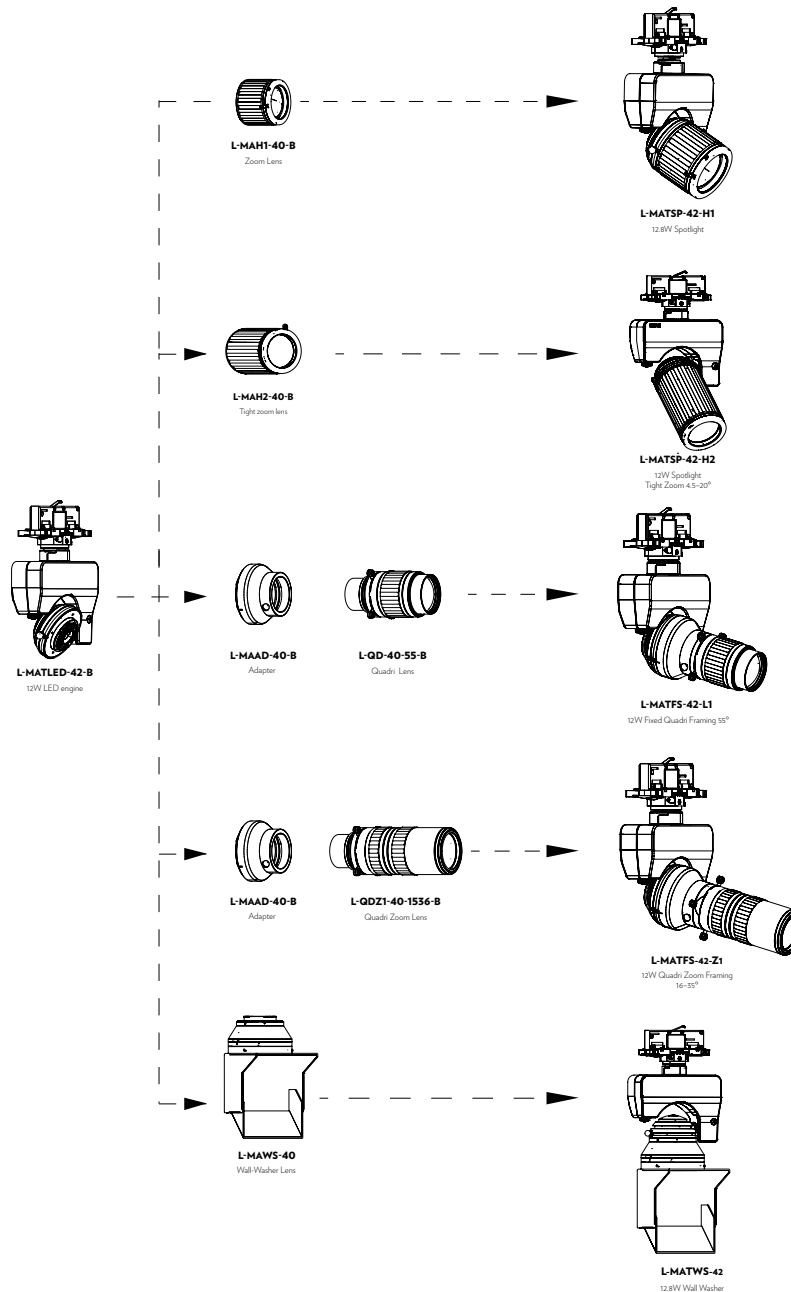

12.8W Spotlights can transform into Zoom Spotlights, Quadri-Framing Shutter Spotlights, and Quadri Zoom Framing-Shutter Spotlights - with one body you can have either a spotlight or a framing shutter spotlight.