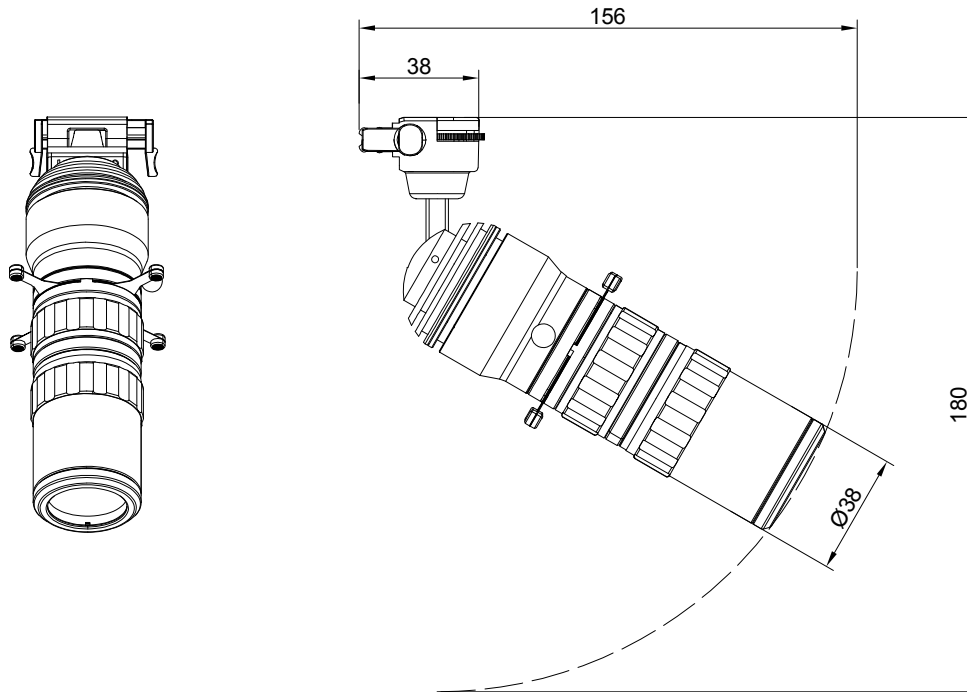

**L-MTZFS-22 | 6W SPOTLIGHT
QUADRI ZOOM FRAMING SHUTTER**

PRODUCT CUTSHEET

SCAN
FOR WEBSITE

FEATURES

- Zoom 15-36° framing shutter lens
- Easy interchangeability between 3 head options using the same base unit
- Compact design: 350g total weight, 215g FS weight
- Dimensions: 180 x 50 x 44mm (180 x 76 x 76mm with open blades)
- Available accessories include L-MTFHZQ-20 Filter 6W Holder Zoom Quadri and Gobo (ø37mm filter size)

6W ACCESSORIES

L-MTFHZQ-20 FILTER HOLDER

TECHNICAL DATA

Voltage	11-24 VDC	Color Finishing	Black, White and Silver
LED Wattage	6W	Working Temperature	Recommended 10°C to 25°C *
Wattage Once Used	7.8W	Storage Temperature	Recommended 22°C
Input Current	700-330mA	Certificates / Standard	UL, CE
Beam Angles	15-36°	Warranty	5 years
Pan / Tilt	355° / 90°	Drivers Compatible	Constant Voltage
Luminous Efficiency of the LED	100lm/W @RA97 min	Lifespan	50 000 hours
Color Temperatures	3000K, 4000K, 5000K	Lens	Glass
Adapter	Luxam Micro Track	LED	SMD CERAMIC
Dimmable Options	Onboard Dimmer: PWM, range 0-100%	Class	III, Indoor use only
CRI	97 min	Rating	IP30
Weight	347g	Dimensions	133*75*151 (mm)
Main Material	Aluminum		

PHOTOMETRICS

15°

Distance (m)		Circle diameter / Square side
0.5m	11256 lux	Ø132mm / 93mm
1m	2814 lux	Ø263mm / 186mm
1.5m	1251 lux	Ø395mm / 279mm
2m	704 lux	Ø527mm / 372mm
2.5m	450 lux	Ø658mm / 466mm

36°

Distance (m)		Circle diameter / Square side
0.5m	2776 lux	Ø325mm / 230mm
1m	694 lux	Ø650mm / 460mm
1.5m	308 lux	Ø975mm / 689mm
2m	174 lux	Ø1300mm / 919mm
2.5m	111 lux	Ø1625mm / 1149mm

6W Spotlights transforms seamlessly between Zoom Spotlights, Quadri-Framing Shutter Spotlights, and Quadri Zoom Framing-Shutter Spotlights. With a single body design, you can easily switch between standard spotlight functionality and framing shutter spotlight capabilities.