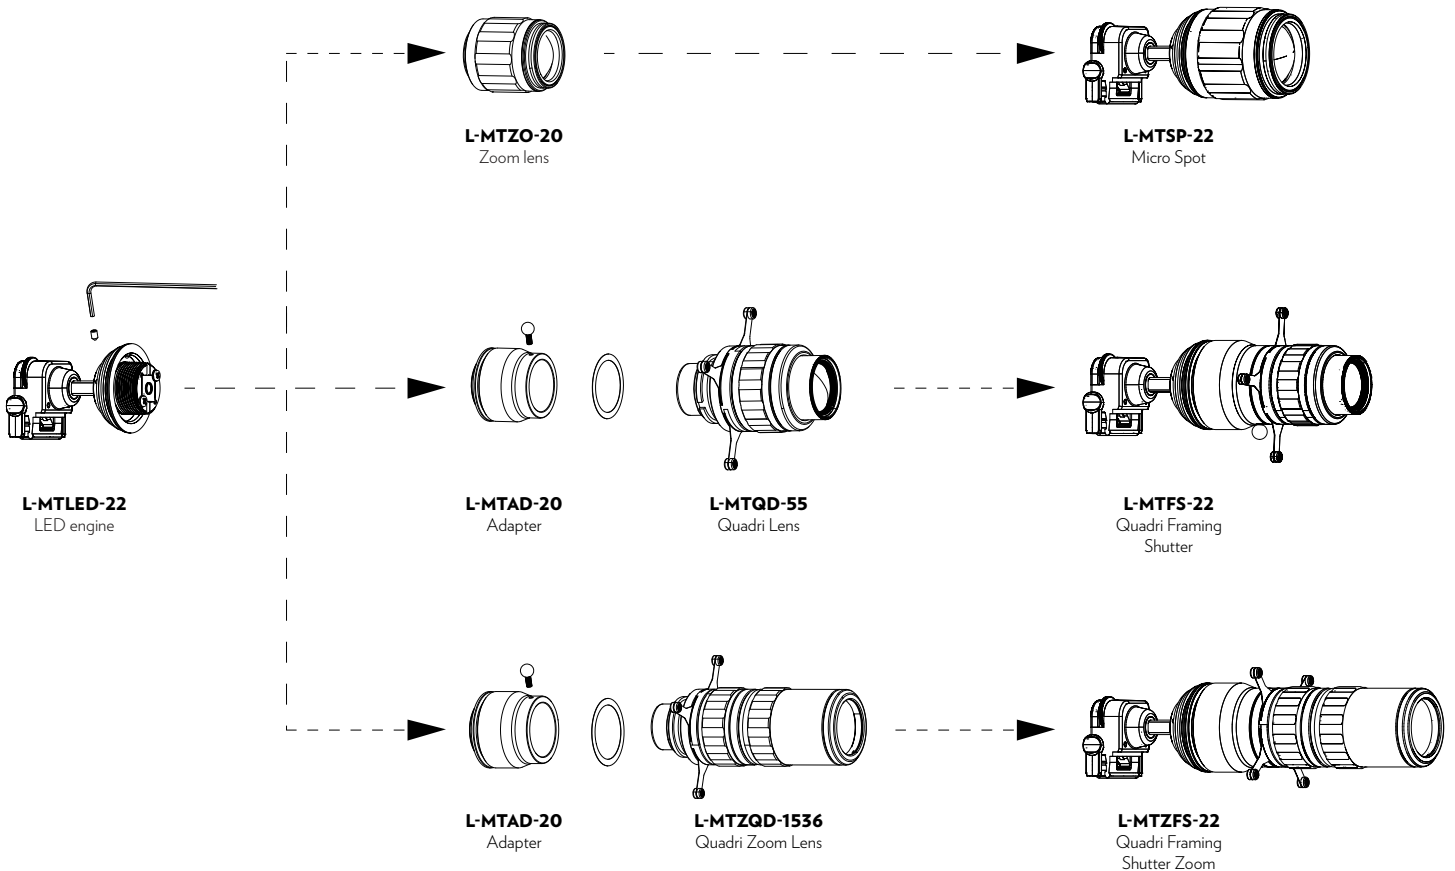

**L-MTZFS-22 | 6W SPOTLIGHT
QUADRI ZOOM FRAMING SHUTTER**

PRODUCT CUTSHEET

SCAN
FOR WEBSITE

FEATURES

- Zoom 15-36° framing shutter lens
- Easy interchangeability between 3 head options using the same base unit
- Compact design: 350g total weight, 215g FS weight
- Dimensions: 180 x 50 x 44mm (180 x 76 x 76mm with open blades)
- Available accessories include L-MTFHZQ-20 Filter 6W Holder Zoom Quadri and Gobo (ø37mm filter size)

6W ACCESSORIES

L-MTFHZQ-20 FILTER HOLDER

TECHNICAL DATA

Voltage	11-24 VDC	Color Finishing	Black, White and Silver
LED Wattage	6W	Working Temperature	Recommended 10°C to 25°C *
Wattage Once Used	7.8W	Storage Temperature	Recommended 22°C
Input Current	700-330mA	Certificates / Standard	UL, CE
Beam Angles	15-36°	Warranty	5 years
Pan / Tilt	355° / 90°	Drivers Compatible	Constant Voltage
Luminous Efficiency of the LED	100lm/W @RA97 min	Lifespan	50 000 hours
Color Temperatures	3000K, 4000K, 5000K	Lens	Glass
Adapter	Luxam Micro Track	LED	SMD CERAMIC
Dimmable Options	Onboard Dimmer: PWM, range 0-100%	Class	III, Indoor use only
CRI	97 min	Rating	IP30
Weight	347g	Dimensions	133*75*151 (mm)
Main Material	Aluminum		

PHOTOMETRICS

15°

Distance (m)		Circle diameter / Square side
0.5m	11256 lux	Ø132mm / 93mm
1m	2814 lux	Ø263mm / 186mm
1.5m	1251 lux	Ø395mm / 279mm
2m	704 lux	Ø527mm / 372mm
2.5m	450 lux	Ø658mm / 466mm

36°

Distance (m)		Circle diameter / Square side
0.5m	2776 lux	Ø325mm / 230mm
1m	694 lux	Ø650mm / 460mm
1.5m	308 lux	Ø975mm / 689mm
2m	174 lux	Ø1300mm / 919mm
2.5m	111 lux	Ø1625mm / 1149mm

6W Spotlights transforms seamlessly between Zoom Spotlights, Quadri-Framing Shutter Spotlights, and Quadri Zoom Framing-Shutter Spotlights. With a single body design, you can easily switch between standard spotlight functionality and framing shutter spotlight capabilities.