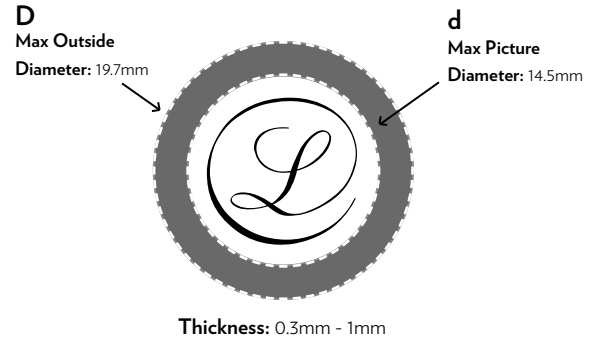

**L-MTZFS-22 | 6W SPOTLIGHT
QUADRI ZOOM FRAMING SHUTTER**

PRODUCT CUTSHEET

SCAN
FOR WEBSITE

FEATURES

- Zoom 15-36° framing shutter lens
- Easy interchangeability between 3 head options using the same base unit
- Compact design: 350g total weight, 215g FS weight
- Dimensions: 180 x 50 x 44mm (180 x 76 x 76mm with open blades)
- Available accessories include L-MTFHZQ-20 Filter 6W Holder Zoom Quadri and Gobo (ø37mm filter size)

PHOTOMETRICS

15°

Distance (m)		Circle diameter / Square side
0.5m	11256 lux	Ø132mm / 93mm
1m	2814 lux	Ø263mm / 186mm
1.5m	1251 lux	Ø395mm / 279mm
2m	704 lux	Ø527mm / 372mm
2.5m	450 lux	Ø658mm / 466mm

36°

Distance (m)		Circle diameter / Square side
0.5m	2776 lux	Ø325mm / 230mm
1m	694 lux	Ø650mm / 460mm
1.5m	308 lux	Ø975mm / 689mm
2m	174 lux	Ø1300mm / 919mm
2.5m	111 lux	Ø1625mm / 1149mm

6W Spotlights transforms seamlessly between Zoom Spotlights, Quadri-Framing Shutter Spotlights, and Quadri Zoom Framing-Shutter Spotlights. With a single body design, you can easily switch between standard spotlight functionality and framing shutter spotlight capabilities.

GOBO DETAILS

A Gobo adds depth and texture to your lighting setup. The L-MTZFS-22 6W Quadri Zoom Framing-Shutter accommodates gobos with 19.7mm outer diameter, 14.5mm inner diameter, and 0.3mm-1mm thickness. Compatible options include glass, stainless steel, full color glass, and plastic gobos.